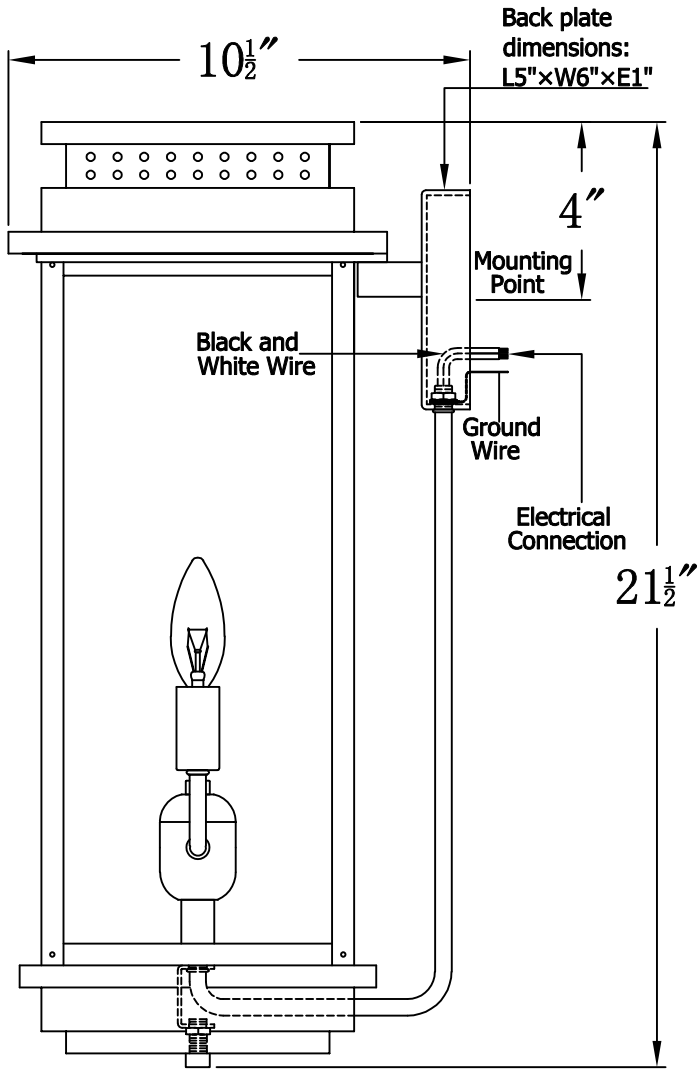

**CONTEMPO 24 Electric (CO-24E)  
Standard Wall Mount**

**The CopperSmith**

Product Description	Drawing Description	9152 Hard Drive
Sockets:2-E12 Candelabra	REV:A/0	Foley Alabama 36536
Watts:2-60W	Date:03/04/2022	SKU Number:CO-24E
	Drawing by:Jason Huang	Product Name:Contempo 24 Electric