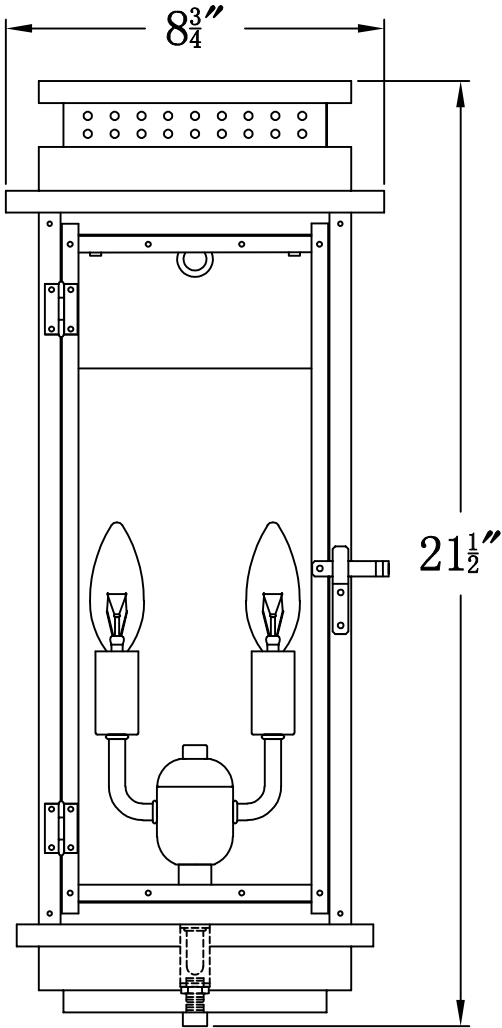

**CONTEMPO 24 Electric (CO-24E)  
Standard Wall Mount**

**The CopperSmith**

Product Description	Drawing Description	9152 Hard Drive
Sockets:2-E12 Candelabra	REV:A/0	Foley Alabama 36536
Watts:2-60W	Date:03/04/2022	SKU Number:CO-24E
	Drawing by:Jason Huang	Product Name:Contempo 24 Electric