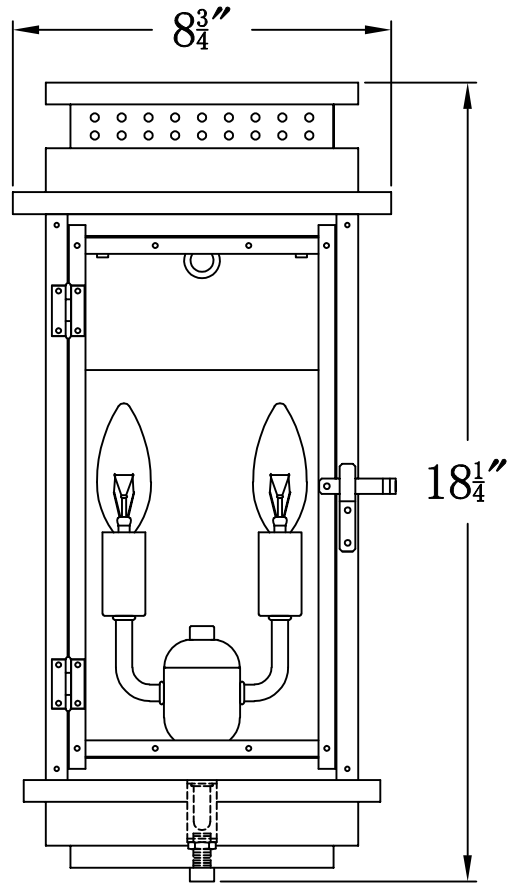

CONTEMPO 18 Electric (CO-18E)  
Standard Wall Mount

The CopperSmith

Product Description	Drawing Description	9152 Hard Drive
Sockets:2-E12 Candelabra	REV:A/0	Foley Alabama 36536
Watts:2-60W	Date:03/03/2022	SKU Number:CO-18E
	Drawing by:Jason Huang	Product Name:Contempo 18 Electric