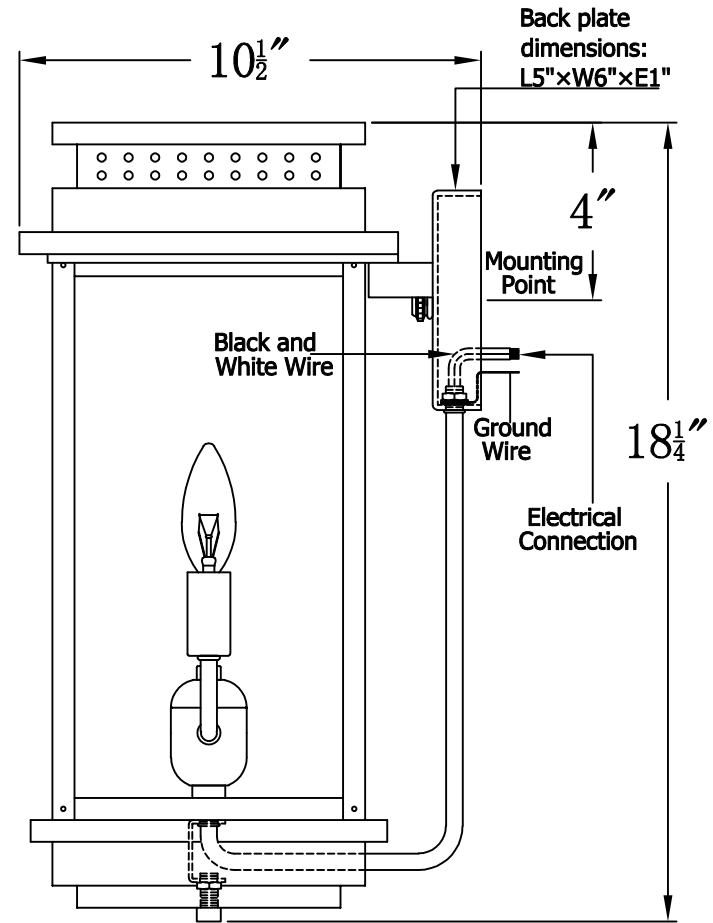

CONTEMPO 18 Electric (CO-18E)  
Standard Wall Mount

The CopperSmith

Product Description	Drawing Description	9152 Hard Drive
Sockets:2-E12 Candelabra	REV:A/0	Foley Alabama 36536
Watts:2-60W	Date:03/03/2022	SKU Number:CO-18E
	Drawing by:Jason Huang	Product Name:Contempo 18 Electric