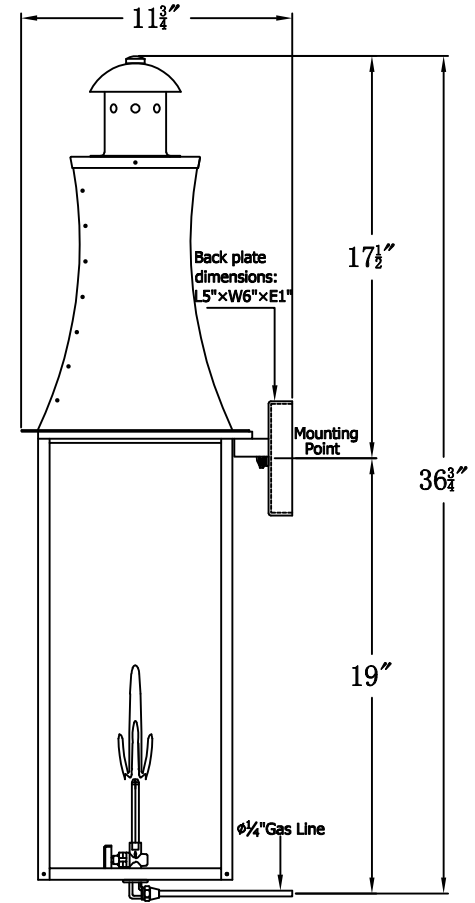

# CHURCHILL 38 Gas (CH-38G) Standard Wall Mount

## The CopperSmith

The CopperSmith		
Product Description	Drawing Description	9152 Hard Drive
Burner:Single	REV:A/0	Foley Alabama 36536
Gas Valve Name:VNG(P)70	Date:02/28/2022	SKU Number:CH-38G
	Drawing by:Jason Huang	Product Name:Churchill 38 Gas