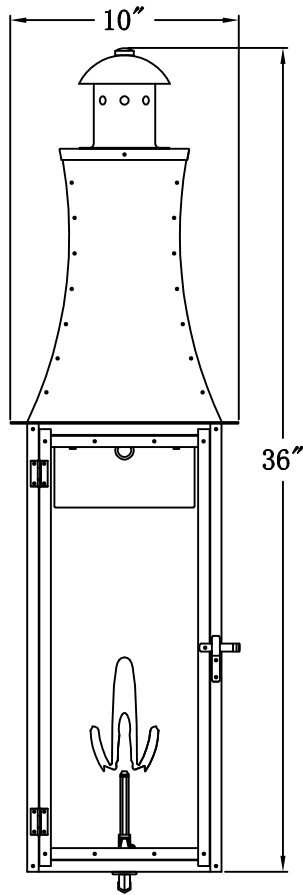

# CHURCHILL 38 Gas (CH-38G) Standard Wall Mount

## The CopperSmith

The CopperSmith		
Product Description	Drawing Description	9152 Hard Drive
Burner:Single	REV:A/0	Foley Alabama 36536
Gas Valve Name:VNG(P)70	Date:02/28/2022	SKU Number:CH-38G
	Drawing by:Jason Huang	Product Name:Churchill 38 Gas