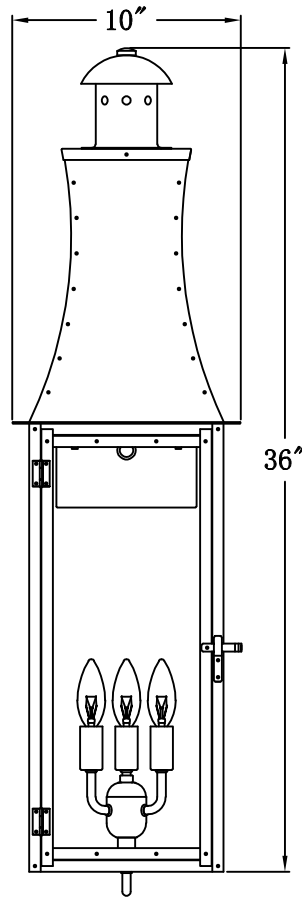

# CHURCHILL 38 Electric (CH-38E) Standard Wall Mount

## The CopperSmith

Product Description	Drawing Description	9152 Hard Drive
Sockets:3-E12 Candelabra	REV:A/0	Foley Alabama 36536
Watts:3-60W	Date:02/28/2022	SKU Number:CH-38E
	Drawing by:Jason Huang	Product Name:Churchill 38 Electric