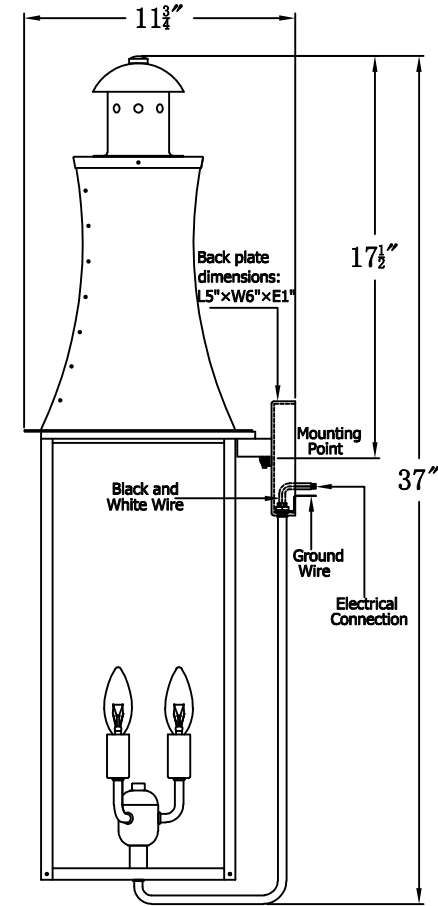

# CHURCHILL 38 Electric (CH-38E) Standard Wall Mount

## The CopperSmith

Product Description	Drawing Description	9152 Hard Drive
Sockets:3-E12 Candelabra	REV:A/0	Foley Alabama 36536
Watts:3-60W	Date:02/28/2022	SKU Number:CH-38E
	Drawing by:Jason Huang	Product Name:Churchill 38 Electric