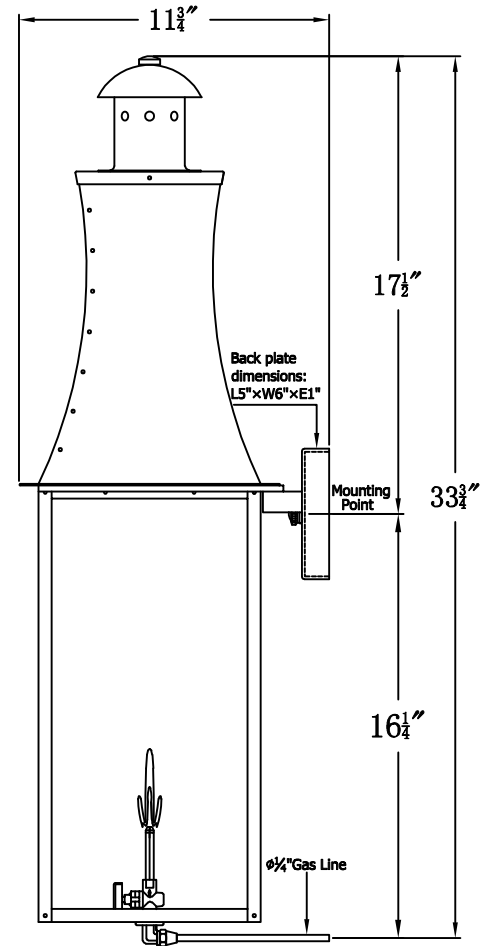

CHURCHILL 36 Gas (CH-36G) Standard Wall Mount

The CopperSmith

Product Description		Drawing Description	9152 Hard Drive
Burner: Single		REV: A/0	Foley Alabama 36536
Gas Valve Name: VNG(P)50		Date: 02/26/2022	SKU Number: CH-36G
		Drawing by: Jason Huang	Product Name: Churchill 36 Gas