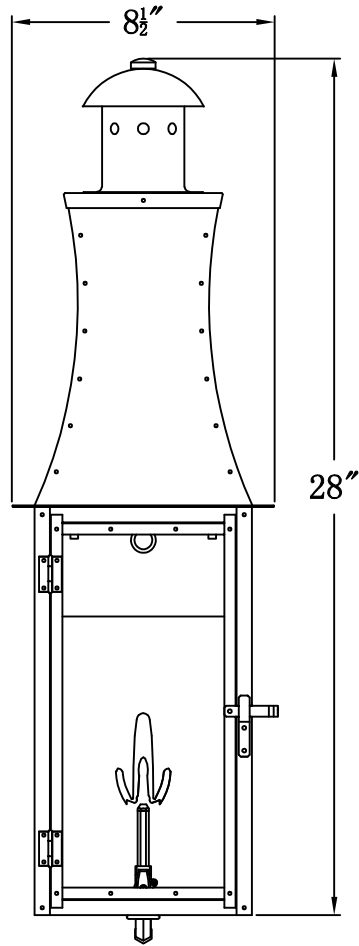

# CHURCHILL 30 Gas (CH-30G) Standard Wall Mount

## The CopperSmith

Product Description	Drawing Description	9152 Hard Drive
Burner:Single	REV:A/0	Foley Alabama 36536
Gas Valve Name:VNG(P)50	Date:02/22/2022	SKU Number:CH-30G
	Drawing by:Jason Huang	Product Name:Churchill 30 Gas