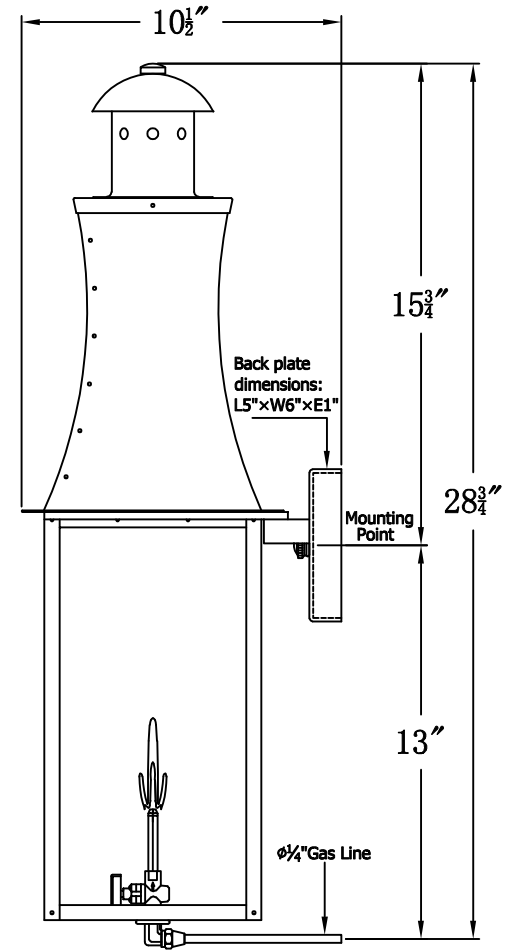

# CHURCHILL 30 Gas (CH-30G) Standard Wall Mount

## The CopperSmith

Product Description	Drawing Description	9152 Hard Drive
Burner:Single	REV:A/0	Foley Alabama 36536
Gas Valve Name:VNG(P)50	Date:02/22/2022	SKU Number:CH-30G
	Drawing by:Jason Huang	Product Name:Churchill 30 Gas