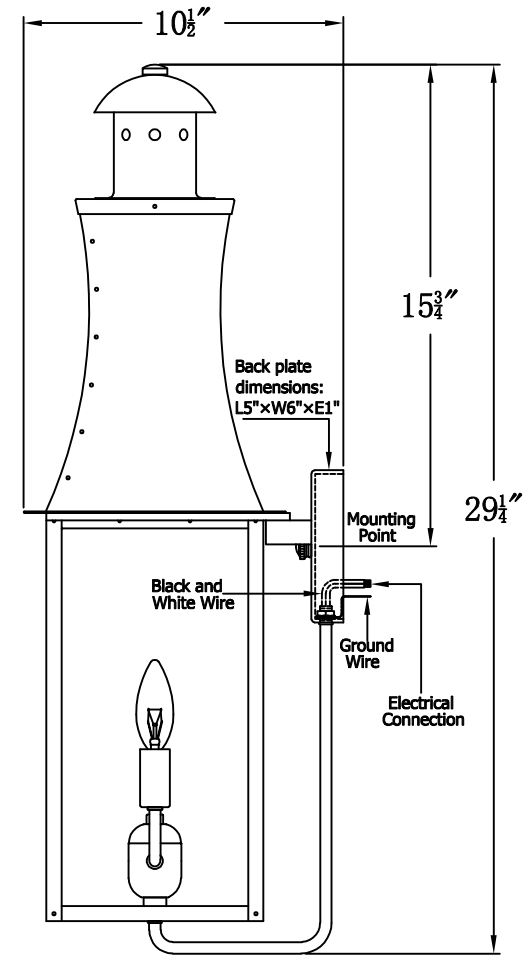

CHURCHILL 30 Electric (CH-30E) Standard Wall Mount

The CopperSmith

		9152 Hard Drive
Product Description	Drawing Description	Foley Alabama 36536
Sockets:2-E12 Candelabra	REV:A/0	
Watts:2-60W	Date:02/22/2022	SKU Number:CH-30E
	Drawing by:Jason Huang	Product Name:Churchill 30 Electric