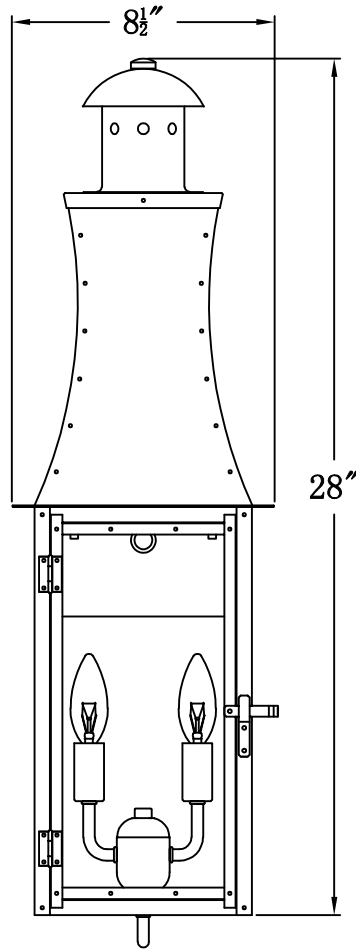

CHURCHILL 30 Electric (CH-30E) Standard Wall Mount

The CopperSmith

		9152 Hard Drive
Product Description	Drawing Description	Foley Alabama 36536
Sockets:2-E12 Candelabra	REV:A/0	
Watts:2-60W	Date:02/22/2022	SKU Number:CH-30E
	Drawing by:Jason Huang	Product Name:Churchill 30 Electric