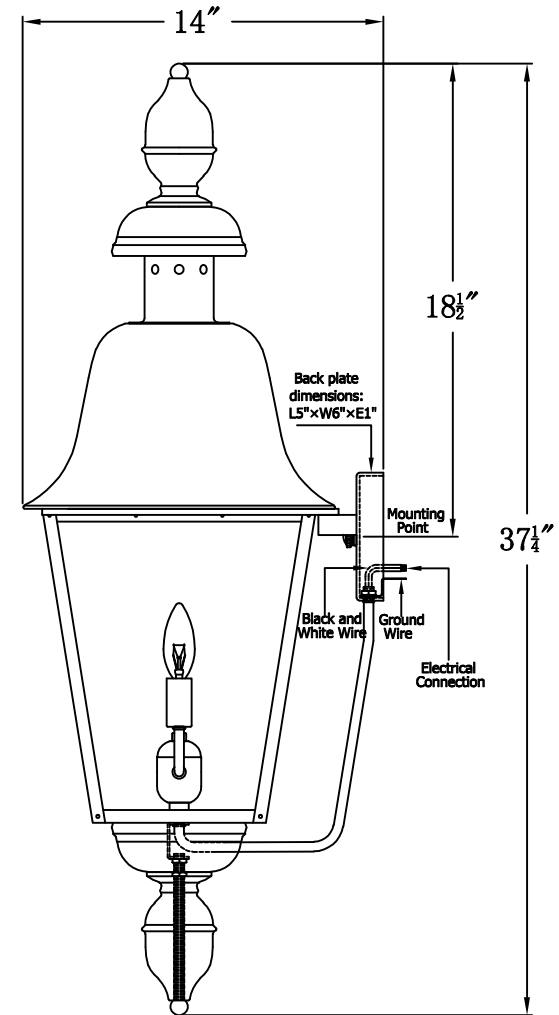

BELMONT 35 Electric (BM-35E) Standard Wall Mount

The CopperSmith

Product Description	Drawing Description	9152 Hard Drive
Sockets:2-E12 Candelabra	REV:A/0	Foley Alabama 36536
Watts:2-60W	Date:12/28/2021	SKU Number:BM-35E
	Drawing by:Jason Huang	Product Name:Belmont 35 Electric