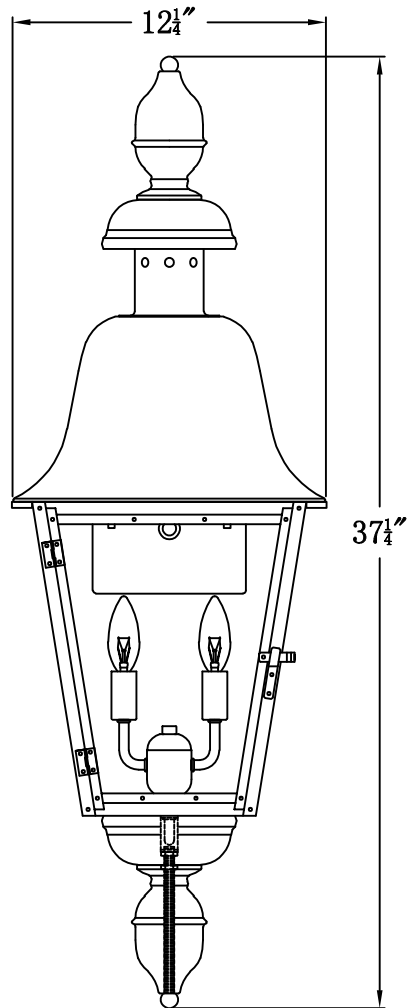

BELMONT 35 Electric (BM-35E) Standard Wall Mount

The CopperSmith

Product Description	Drawing Description	9152 Hard Drive
Sockets:2-E12 Candelabra	REV:A/0	Foley Alabama 36536
Watts:2-60W	Date:12/28/2021	SKU Number:BM-35E
	Drawing by:Jason Huang	Product Name:Belmont 35 Electric