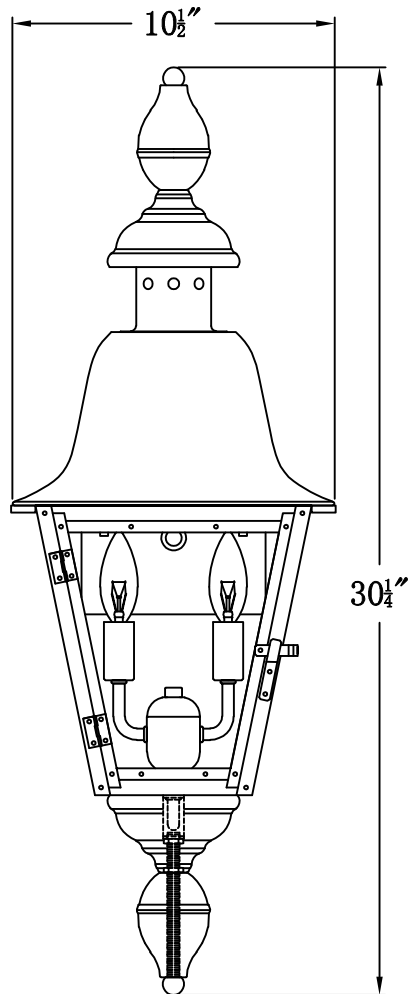

BELMONT 30 Electric (BM-30E) Standard Wall Mount

The CopperSmith

Product Description	Drawing Description	9152 Hard Drive
Sockets:2-E12 Candelabra	REV:A/0	Foley Alabama 36536
Watts:2-60W	Date:12/25/2021	SKU Number:BM-30E
	Drawing by:Jason Huang	Product Name:Belmont 30 Electric