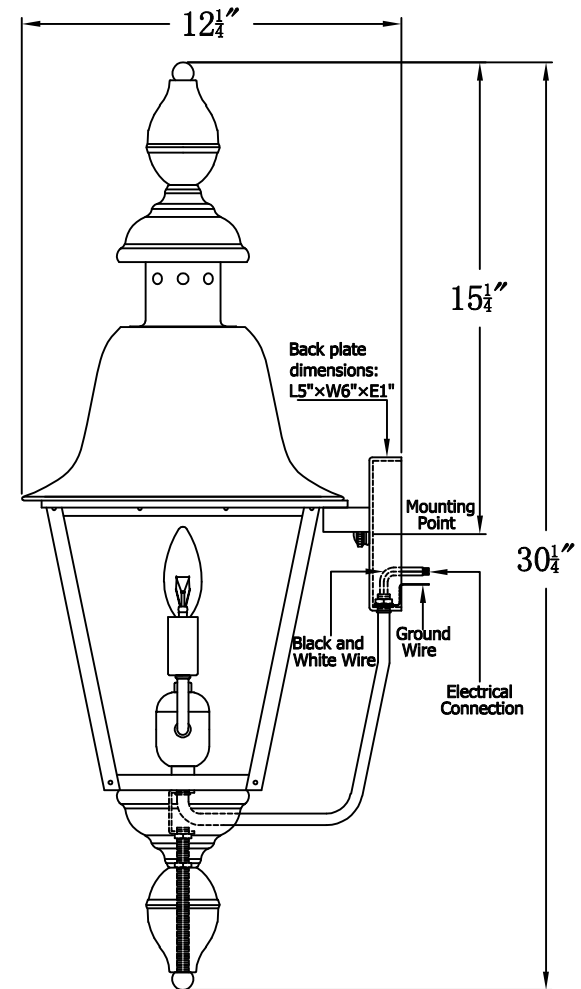

BELMONT 30 Electric (BM-30E) Standard Wall Mount

The CopperSmith

Product Description	Drawing Description	9152 Hard Drive
Sockets:2-E12 Candelabra	REV:A/0	Foley Alabama 36536
Watts:2-60W	Date:12/25/2021	SKU Number:BM-30E
	Drawing by:Jason Huang	Product Name:Belmont 30 Electric