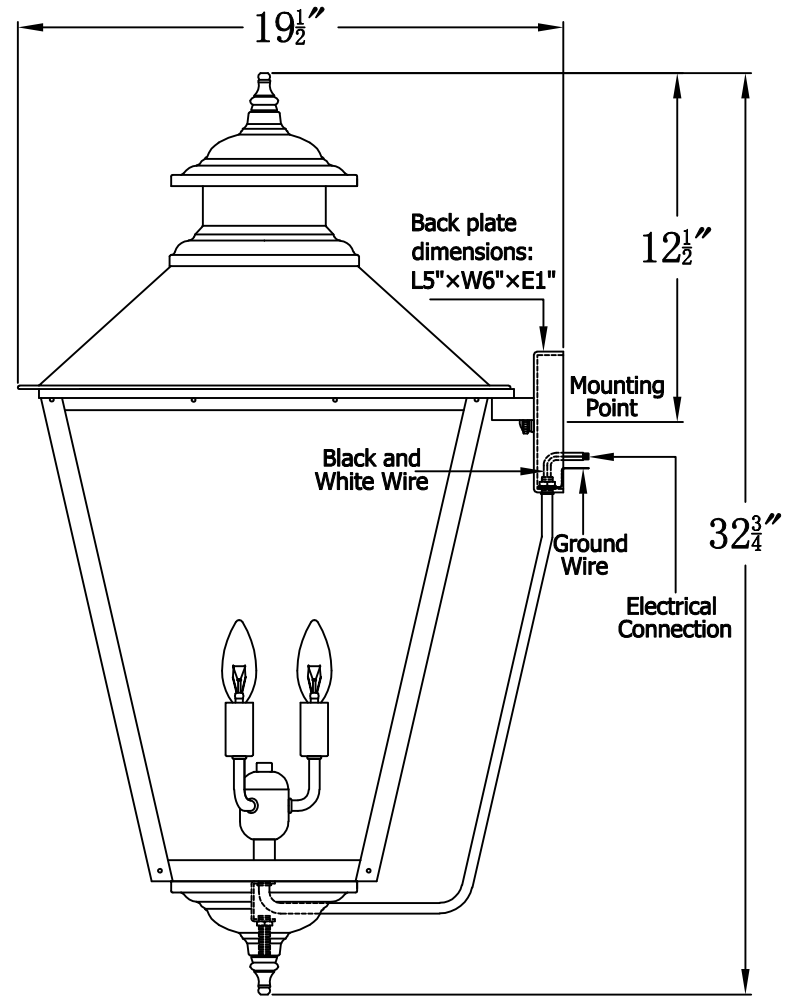

ADAM STREET 44 Electric (AS-44E)
Standard Wall Mount

The CopperSmith

Product Description	Drawing Description	9152 Hard Drive
Sockets:3-E12 Candleabra	REV:A/0	Foley Alabama 36536
Watts:3-60W	Date:07/21/2021	SKU Number:AS-44E
	Drawing by:Jason Huang	Product Name:Adam Street 44 Electric