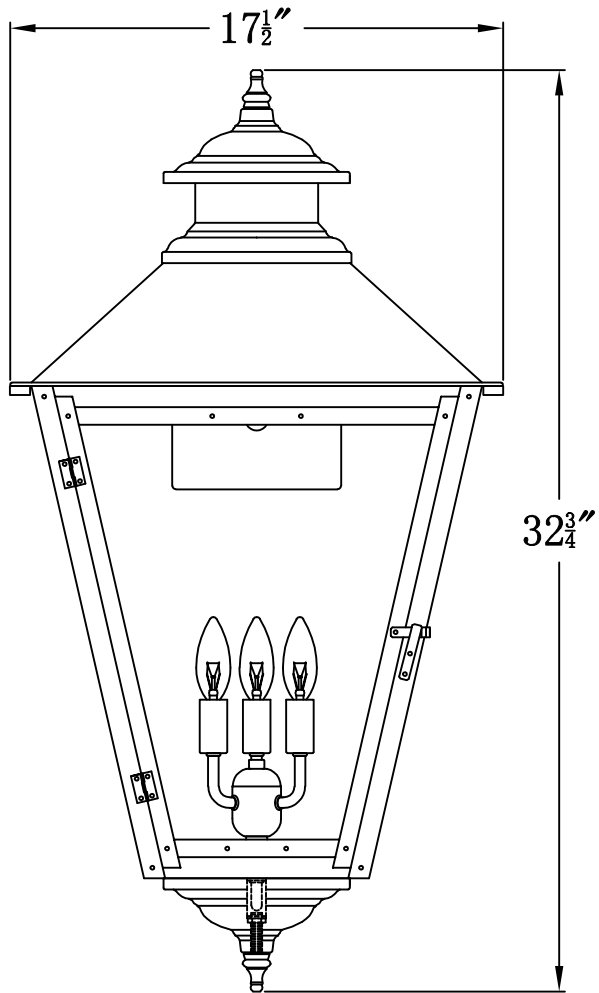

ADAM STREET 44 Electric (AS-44E)
Standard Wall Mount

The CopperSmith

Product Description	Drawing Description	9152 Hard Drive
Sockets:3-E12 Candleabra	REV:A/0	Foley Alabama 36536
Watts:3-60W	Date:07/21/2021	SKU Number:AS-44E
	Drawing by:Jason Huang	Product Name:Adam Street 44 Electric