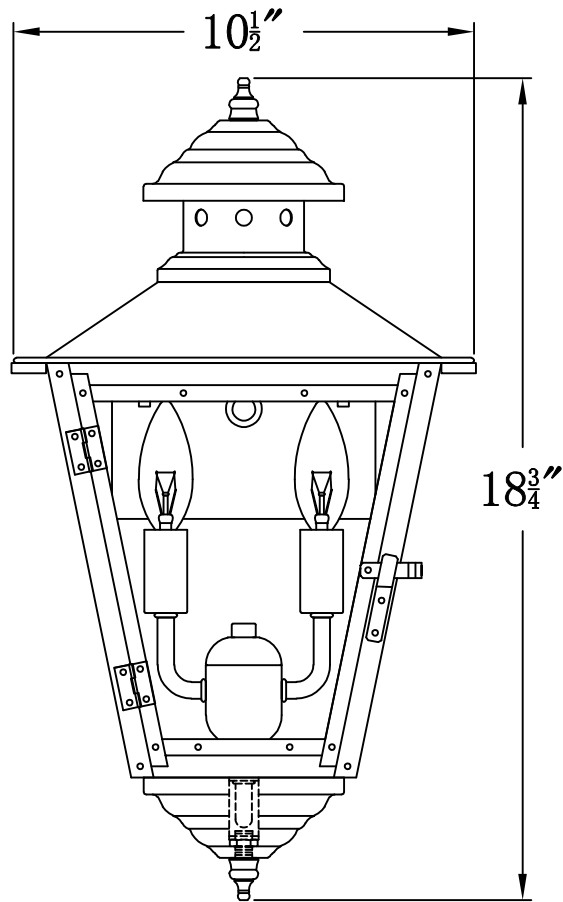

ADAM STREET 41 Electric (AS-41E)  
Standard Wall Mount

The CopperSmith

Product Description	Drawing Description	9152 Hard Drive
Sockets:2-E12 Candelabra	REV:A/0	Foley Alabama 36536
Watts:2-60W	Date:06/12/2021	SKU Number:AS-41E
	Drawing by:Jason Huang	Product Name:Adam Street 41 Electric