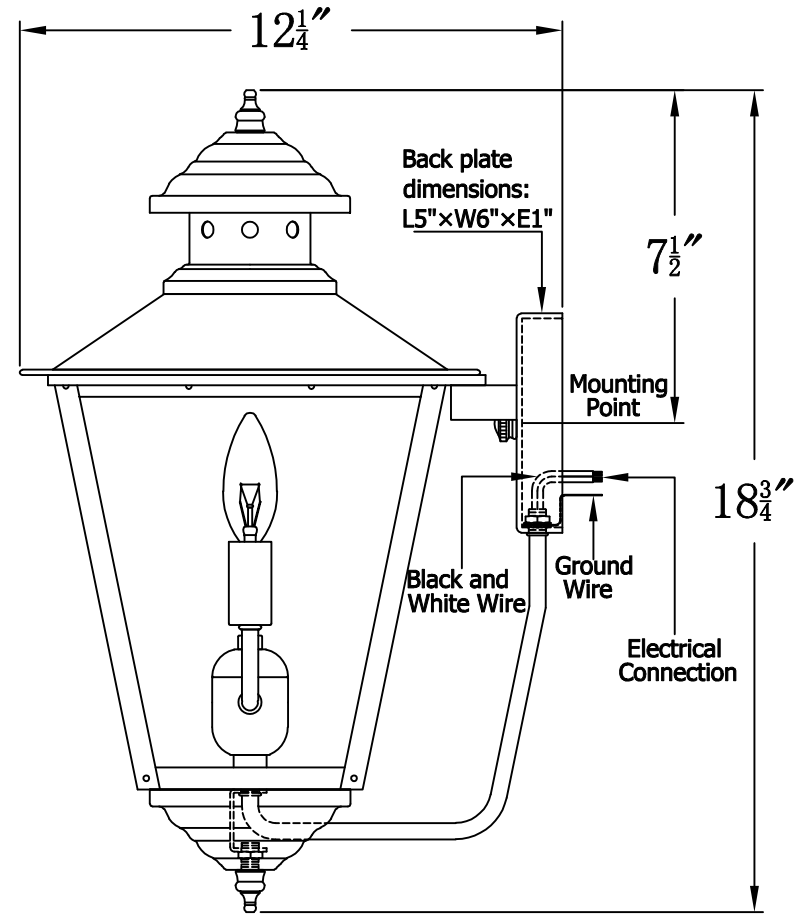

ADAM STREET 41 Electric (AS-41E)  
Standard Wall Mount

The CopperSmith

Product Description	Drawing Description	9152 Hard Drive
Sockets:2-E12 Candelabra	REV:A/0	Foley Alabama 36536
Watts:2-60W	Date:06/12/2021	SKU Number:AS-41E
	Drawing by:Jason Huang	Product Name:Adam Street 41 Electric