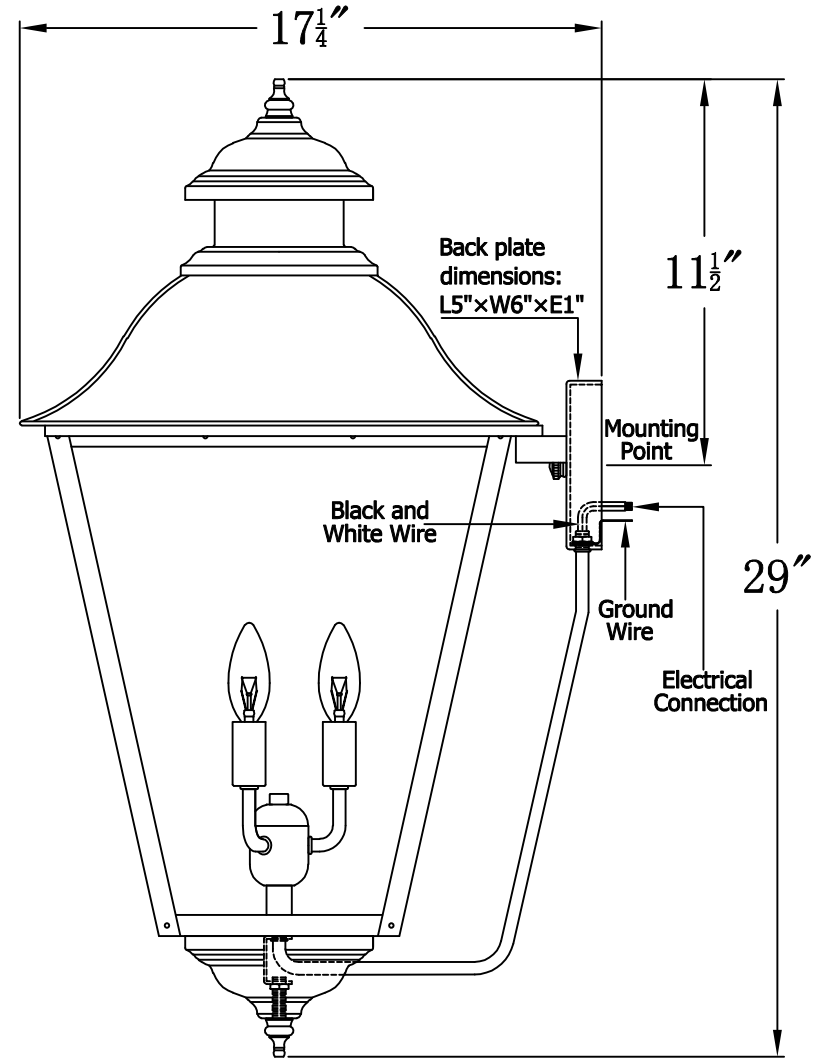

STATE STREET 43 Electric (SS-43E)
Standard Wall Mount

The CopperSmith

Product Description	Drawing Description	9152 Hard Drive
Sockets:3-E12 Candelabra	REV:A/0	Foley Alabama 36536
Watts:3-60W	Date:11/05/2021	SKU Number:SS-43E
	Drawing by:Jason Huang	Product Name:State Street 43 Electric