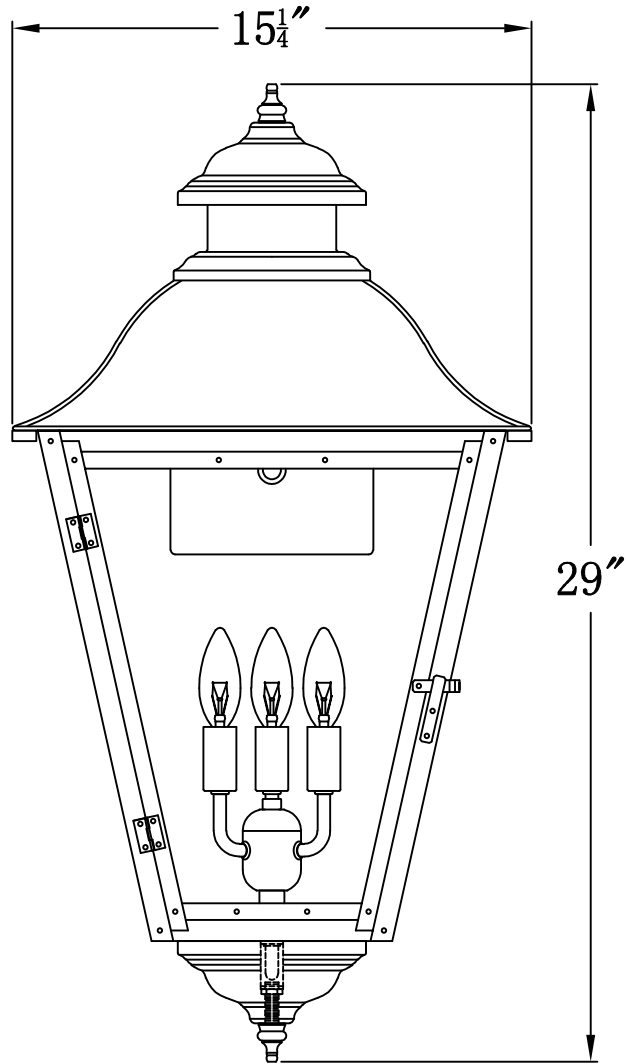

STATE STREET 43 Electric (SS-43E)
Standard Wall Mount

The CopperSmith

Product Description	Drawing Description	9152 Hard Drive
Sockets:3-E12 Candelabra	REV:A/0	Foley Alabama 36536
Watts:3-60W	Date:11/05/2021	SKU Number:SS-43E
	Drawing by:Jason Huang	Product Name:State Street 43 Electric