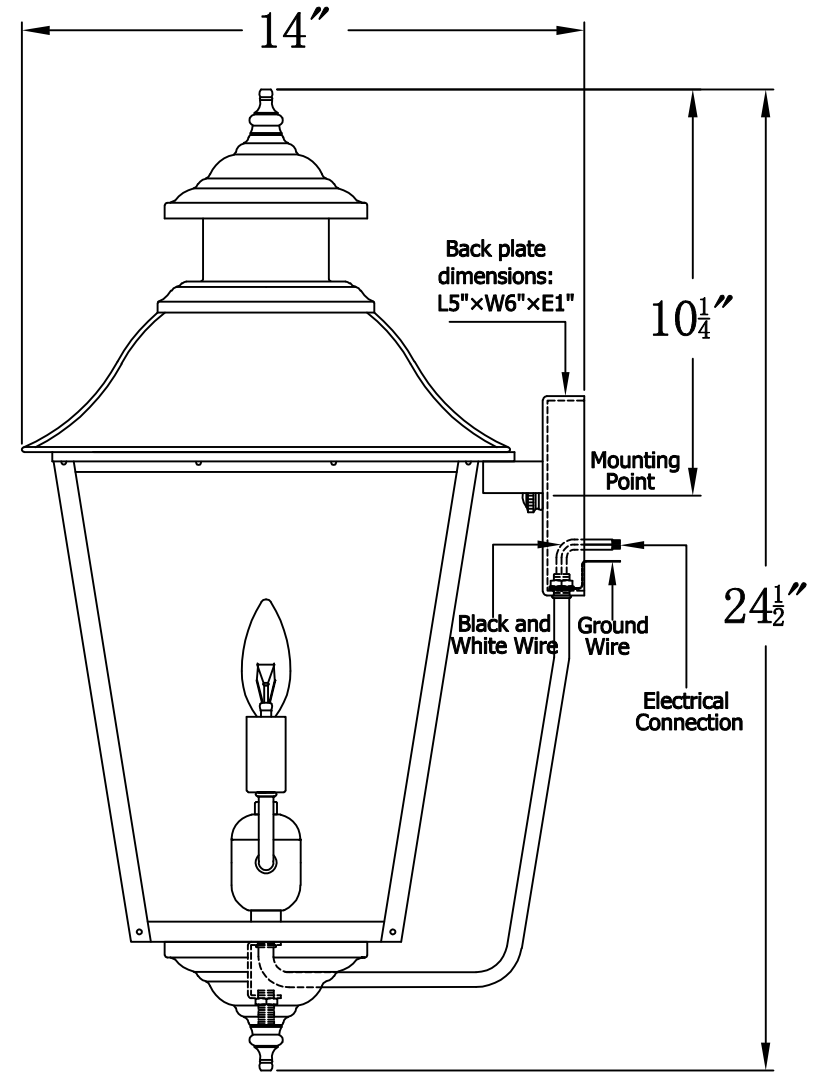

STATE STREET 42 Electric (SS-42E)
Standard Wall Mount

The CopperSmith

Product Description	Drawing Description	9152 Hard Drive
Sockets:2-E12 Candelabra	REV:A/0	Foley Alabama 36536
Watts:2-60W	Date:10/18/2021	SKU Number:SS-42E
	Drawing by:Jason Huang	Product Name:State Street 42 Electric