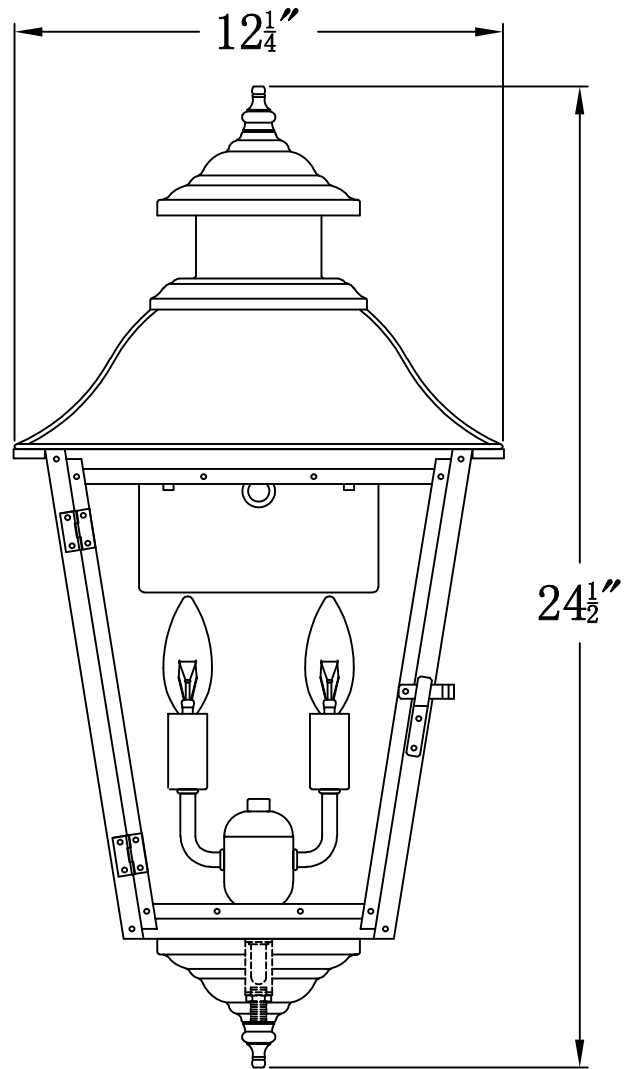

STATE STREET 42 Electric (SS-42E)
Standard Wall Mount

The CopperSmith

Product Description	Drawing Description	9152 Hard Drive
Sockets:2-E12 Candelabra	REV:A/0	Foley Alabama 36536
Watts:2-60W	Date:10/18/2021	SKU Number:SS-42E
	Drawing by:Jason Huang	Product Name:State Street 42 Electric