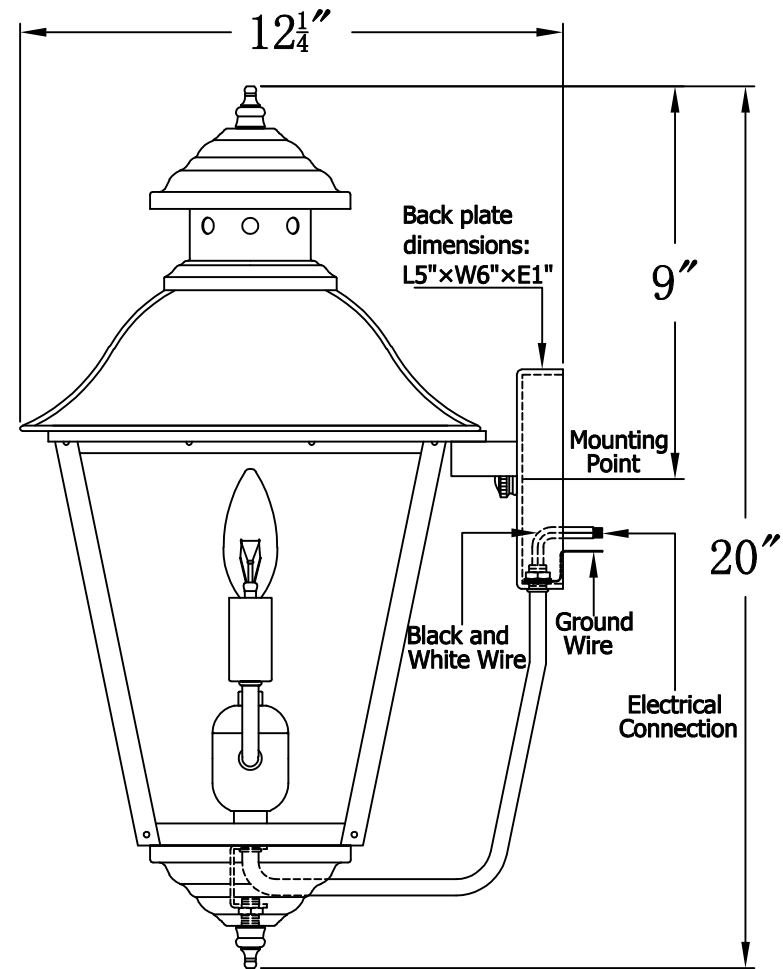

STATE STREET 41 Electric (SS-41E)
Standard Wall Mount

The CopperSmith

Product Description	Drawing Description	9152 Hard Drive
Sockets:2-E12 Candelabra	REV:A/0	Foley Alabama 36536
Watts:2-60W	Date:10/11/2021	SKU Number:SS-41E
	Drawing by:Jason Huang	Product Name:State Street 41 Electric