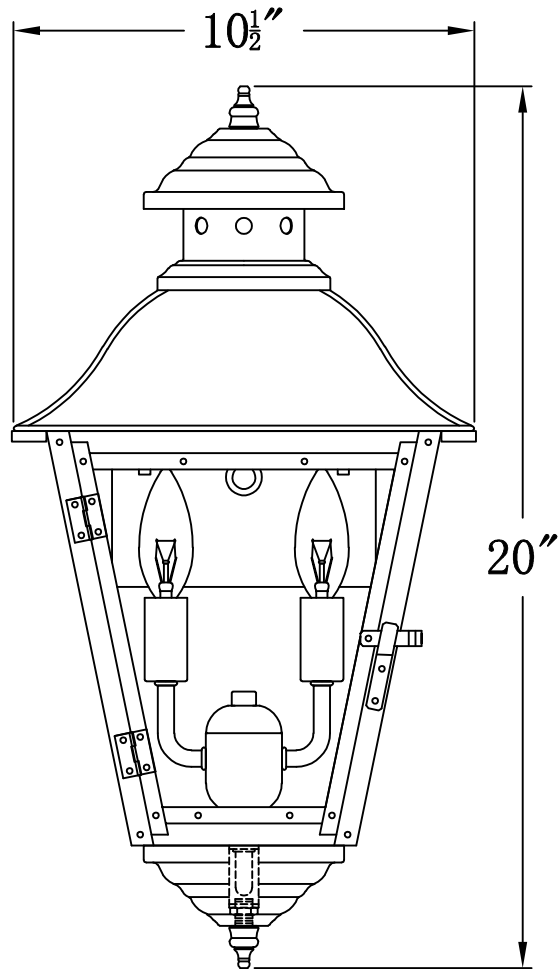

STATE STREET 41 Electric (SS-41E)
Standard Wall Mount

The CopperSmith

Product Description	Drawing Description	9152 Hard Drive
Sockets:2-E12 Candelabra	REV:A/0	Foley Alabama 36536
Watts:2-60W	Date:10/11/2021	SKU Number:SS-41E
	Drawing by:Jason Huang	Product Name:State Street 41 Electric