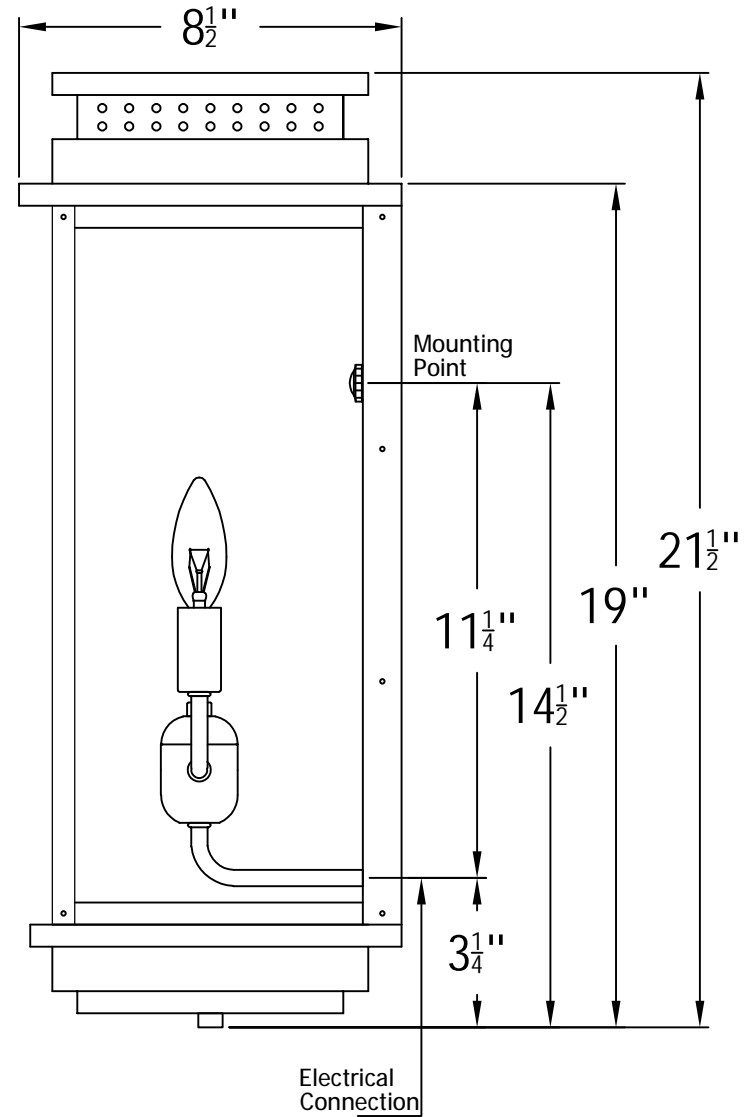

CONTEMPO FLUSH 24 Electric(FCO-24E)

The CopperSmith (BDT)		
Product Description	Drawing Description	9152 Hard Drive
Sockets:2-E12 Candelabra	REV:A/0	Foley Alabama 36536
Watts:2-60W	Date:04/16/2021	SKU Number:FCO-24E
	Drawing by:Jason Huang	Product Name:Contempo Flush 24 Electric