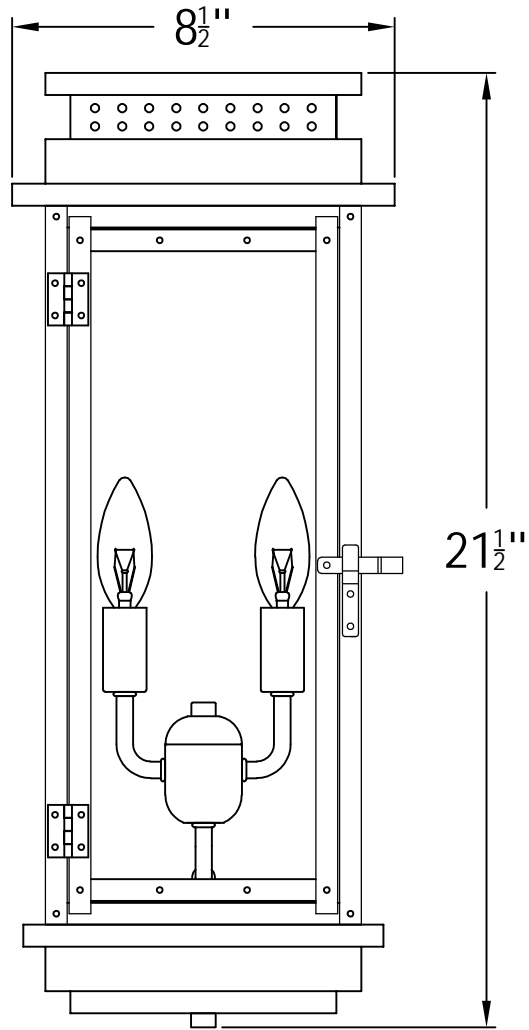

CONTEMPO FLUSH 24 Electric(FCO-24E)

The CopperSmith (BDT)		
Product Description	Drawing Description	9152 Hard Drive
Sockets:2-E12 Candelabra	REV:A/0	Foley Alabama 36536
Watts:2-60W	Date:04/16/2021	SKU Number:FCO-24E
	Drawing by:Jason Huang	Product Name:Contempo Flush 24 Electric