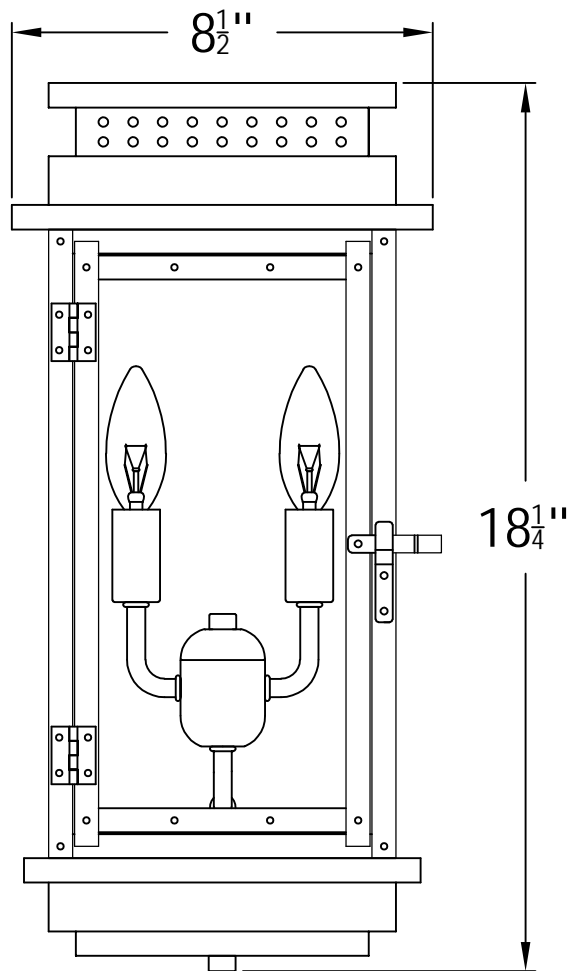

# CONTEMPO FLUSH 18 Electric(FCO-18E)

The CopperSmith (BDT)		
Product Description	Drawing Description	9152 Hard Drive
Sockets:2-E12 Candelabra	REV:A/0	Foley Alabama 36536
Watts:2-60W	Date:04/16/2021	SKU Number:FCO-18E
	Drawing by:Jason Huang	Product Name:Contempo Flush 18 Electric