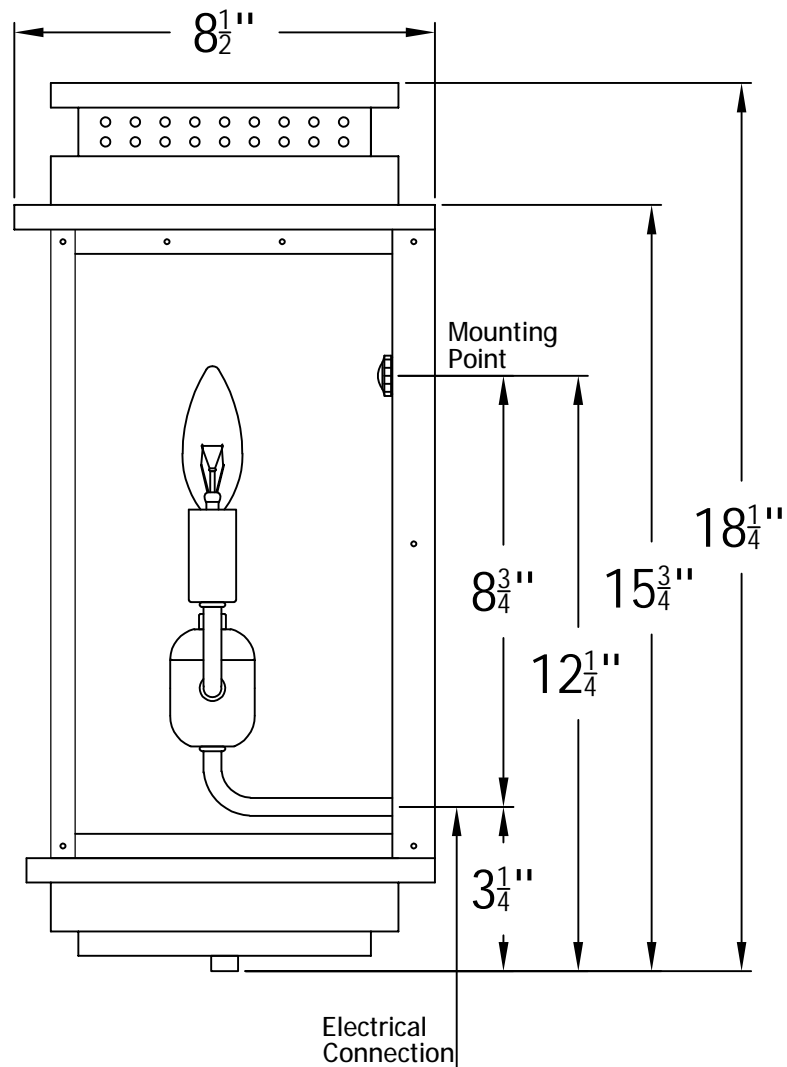

# CONTEMPO FLUSH 18 Electric(FCO-18E)

The CopperSmith (BDT)		
Product Description	Drawing Description	9152 Hard Drive
Sockets:2-E12 Candelabra	REV:A/0	Foley Alabama 36536
Watts:2-60W	Date:04/16/2021	SKU Number:FCO-18E
	Drawing by:Jason Huang	Product Name:Contempo Flush 18 Electric