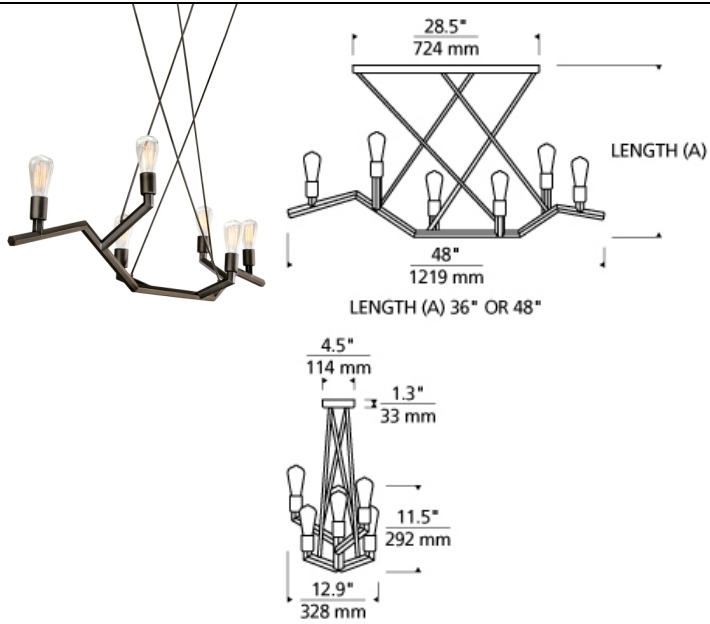

### DESCRIPTION

Inspired by the beauty of leafless winter tree branches the Akimbo suspension piece by Tech Lighting features jagged lines and an asymmetrical shape. The classic Edison-style lamping adds warmth and a touch of visual stimulation to this liner nature inspired fixture. The Akimbo comes in two finishes, black and antique bronze both colors add warmth and charm to the Akimbo suspension fixture. Scaling at 48" long the Akimbo is ideal for dining room lighting, family room lighting and home office lighting. Available lamping options include energy efficient LED or no-lamp, leaving you the option to light this fixture with your preferred lamping. Available in two factory supplied stem lengths. Rated for (6) 120V, 60 watt, E26 medium base lamps (Lamp Not Included) LED includes (6) 120V, 3.5 watt, 300 delivered lumens (1800 total delivered lumens), 2700K medium base LED vintage Squirrel Cage lamps LED version dimmable with LED electronic dimmer.

### INSTALLATION

This product can mount to either a 4" square electrical box with round plaster ring or an octagonal electrical box (not included).

### WEIGHT

22.5-23lb / 10.21-10.43kg ±

antique bronze

black