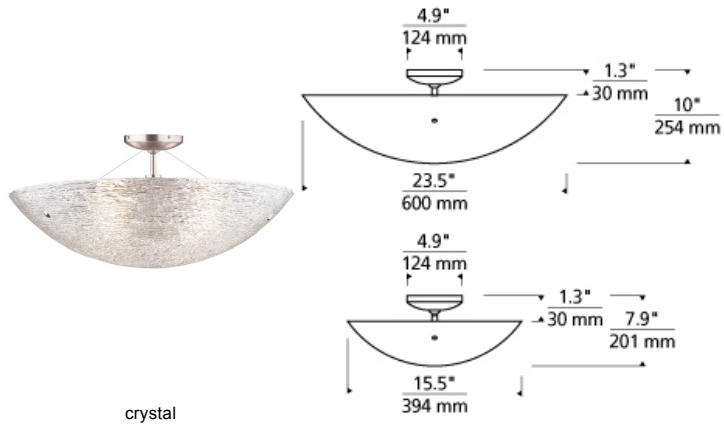

# FLUSH & SEMI-FLUSH MOUNT

### DESCRIPTION

Modern in nature and simple in style the Trace ceiling flush mount by Tech Lighting features streams of Italian piped glass that have been formed into a bowl shape. To further accentuate the graceful glass formation are two metal details that add a touch of character and charm. This elegant flush mount is available in two distinct sizes, small and large, making it ideal for family room lighting, bedroom lighting and bathroom lighting. Available lamping options include energy efficient LED or no-lamp, leaving you the option to light this fixture with your preferred lamping. LED lamping version is fully dimmable to create the desired ambiance in your unique space. No matter the application the Trace will add a touch of modern elegance and sophistication to your special space. Creates an unmistakable sparkle in any space. Small rated for (2) 60w max, E26 medium based lamps. LED version includes (2) 9.5w, 800 delivered lumens, 2700K, medium base LED A19 lamps. Large rated for (4) 60w max, E26 medium based lamps. LED version includes (4) 9.5w, 800 delivered lumens, 2700K, medium base LED A19 lamps. LED dimmable with LED compatible dimmer.

### WEIGHT

10-12lb / 4.54-5.44kg ±

crystal

### ORDERING INFORMATION

700FMTRAS	SHAPE OR SIZE	COLOR	FINISH	LAMP
S	LARGE (23" DIAMETER) SMALL (16" DIAMETER)	C CRYSTAL	S SATIN NICKEL	NO LAMP -LED927 MED. BASE A19 LED 90 CRI 2700K 120V (T20/T24)

**TECH LIGHTING®**