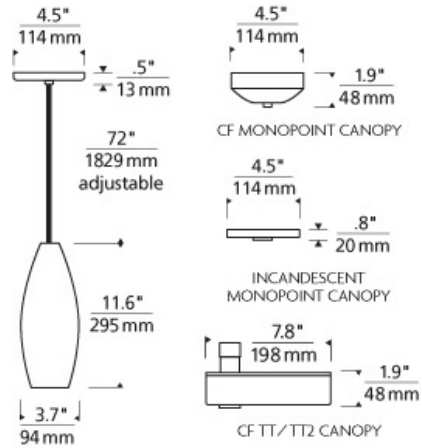

LINE-VOLTAGE PENDANTS/SUSPENSION

Soda Pendant

DESCRIPTION

Sleek glass shade infused with bubbles, suspended from a round canopy. Black, satin nickel, and white canopy options highlighted with clear cable; antique bronze highlighted with brown cable. Includes 120 volt, 75 watt or equivalent A19 medium base lamp or 32 watt GX24Q-3 base triple tube compact fluorescent lamp (electronic ballast included). Fixture is provided with six feet of field-cuttable cable. Incandescent version dimmable with standard incandescent dimmer.

INSTALLATION

This product can mount to either a 4" square electrical box with round plaster ring or an octagon electrical box.

ACCESSORIES & OPTICAL CONTROLS

Line-voltage Swag Hook

WEIGHT

2.9lb / 1.32kg ±

frost