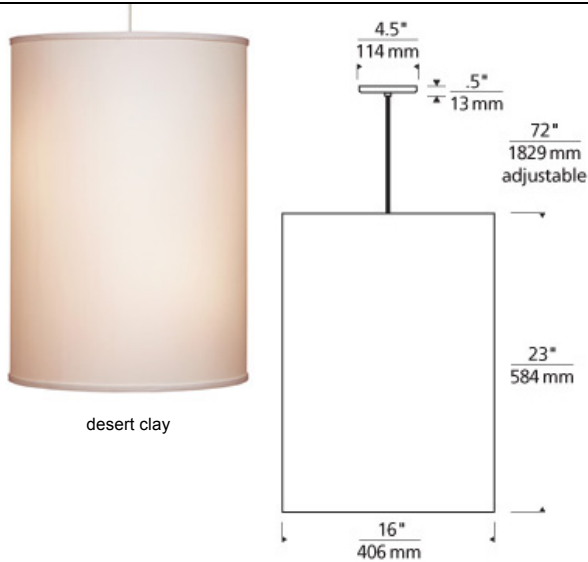

LINE-VOLTAGE PENDANTS/SUSPENSION

Delancey Pendant

DESCRIPTION

Large cylindrical shaped fabric shade suspended from a round canopy. Glass diffuser provides a glare free wash of light. Black, satin nickel, and white finish options highlighted with satin nickel detail and clear cable; antique bronze highlighted with antique bronze detail and brown cable. Available in two lamp configurations: incandescent and fluorescent. Incandescent version includes four 100 watt or equivalent A19 medium base lamps. Fluorescent version includes electronic ballasts hidden inside the shade and can be lamped with either four 26 watt or 32 watt GX24Q-3 base triple tube lamps (sold separately). Fixture is provided with six feet of field-cutttable cable. Incandescent version dimmable with standard incandescent dimmer. Dimmable fluorescent version requires a dimmer that is designed to work with a dimmable ballast. Consult the specification sheet on our website, www.techlighting.com for the dimmable ballast used in this product.

INSTALLATION

This product can mount to either a 4" square electrical box with round plaster ring or an octagon electrical box.

ACCESSORIES & OPTICAL CONTROLS

Line-voltage Swag Hook

WEIGHT

5.5lb / 2.49kg ±

COLOR OPTIONS

desert clay

red

white

desert clay

ORDERING INFORMATION

700 SYSTEM	DELP	COLOR	FINISH	LAMP			
TD	LINE-VOLTAGE PENDANTS/SUSPENSION	C	DESERT CLAY	Z	ANTIQUE BRONZE		INCANDESCENT 120V
TT	SINGLE-CIRCUIT T-TRAK	R	RED	B	BLACK	-CF	COMPACT FLUORESCENT 120V
TT2	TWO-CIRCUIT T-TRAK	W	WHITE	S	SATIN NICKEL	-CF277	COMPACT FLUORESCENT 277V
				W	WHITE	-CFD	COMPACT FLUORESCENT 120V DIMMABLE