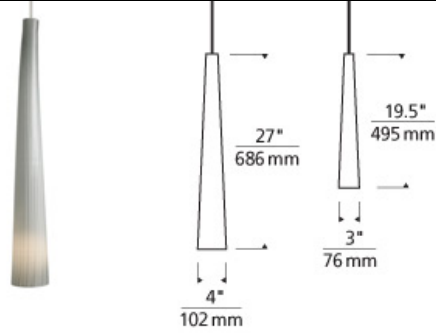

LOW-VOLTAGE PENDANTS

Zenith Pendant

DESCRIPTION

Slender, organic-shaped glass with vertical stringers to add depth and dimension. Includes low-voltage, 50 watt halogen bi-pin lamp or 6 watt replaceable LED module and six feet of field-cutable suspension cable.

INSTALLATION

Socket terminates with FreeJack male connector, which may be installed into a system connector. Elements ordered with a system prefix include a connector for that system.

WEIGHT

2.02lb / 0.92kg ±

smoke

COLOR OPTIONS

smoke

steel blue

white

ORDERING INFORMATION

700	SYSTEM	ZEN	SHAPE OR SIZE	COLOR	FINISH	LAMP
FJ	FREEJACK		L LARGE	K SMOKE	Z ANTIQUE BRONZE	12 VOLT HALOGEN
MO	MONORAIL		S SMALL	U STEEL BLUE	C CHROME	-LED 12 VOLT LED 3000K
MO2	TWO-CIRCUIT MONORAIL			W WHITE	S SATIN NICKEL	-24 24 VOLT HALOGEN

Note: LED option not available on MO2 at this time.

TECH LIGHTING®
7400 Linder Avenue T 847.410.4400
Skokie, Illinois 60077 F 847.410.4500
Tech Lighting, L.L.C.

700 ____ ZEN _____

FIXTURE TYPE: _____

JOB NAME: _____

NOTES: _____

_____

_____

©2013 Tech Lighting, L.L.C. All Rights Reserved. The "Tech Lighting" graphic is a registered trademark of Tech Lighting, L.L.C. Tech Lighting reserves the right to change specifications for product improvements without notification.