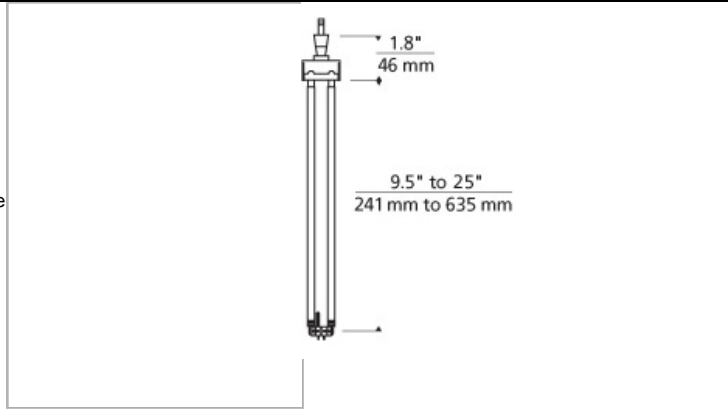

LOW - VOLTAGE HEADS

Tele Head

DESCRIPTION

Tele telescopes from 9" to 25" to bring the light right where you need it. Head rotates 360°, swivels 130° at the bracket, and the lamp rotates 290°. Low-voltage, MR16 lamp of up to 75 watts not included).

INSTALLATION

Socket terminates with FreeJack male connector, which may be installed into a system connector. Elements ordered with a system prefix include a connector for that system.

ACCESSORIES & OPTICAL CONTROLS

Backlight Shield, Barndoors, Cone Glass Shield, Flight Paper, Lil Egypt Shade, Lil Wok Shade, Louver Lens Holder, Round Glass Shield, Snap Louver Lens Holder, Taza Accessory

WEIGHT

0.52lb / 0.24kg ±

ORDERING INFORMATION