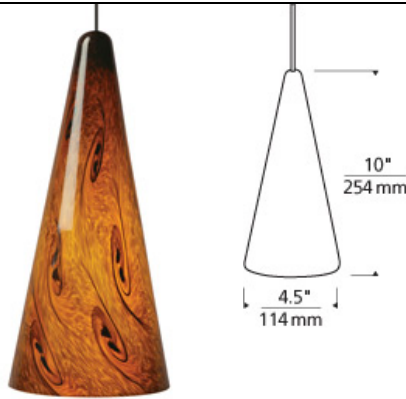

LOW-VOLTAGE PENDANTS

Mini Starry Night Pendant

DESCRIPTION

Cone shaped glass shade richly layered in hand twisted colors with reflective white interior. Includes low-voltage, 50 watt halogen bi-pin lamp or 6 watt replaceable LED module and six feet of field-cutttable suspension cable.

Swag Hook

WEIGHT

1.5lb / 0.68kg ±

dark amber

COLOR OPTIONS

caramel

dark amber

ORDERING INFORMATION