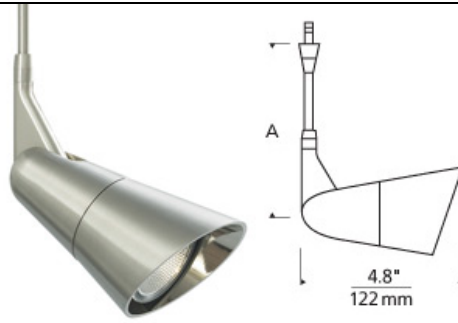

LOW-VOLTAGE HEADS

Scania Head

DESCRIPTION

Clean European-inspired head with a plated or matte painted finish. Head rotates 360°; pivots 180° to direct the beam. Includes Snap Louver Lens Holder. Can hold a single lens or louver (sold separately). Low-voltage, MR16 lamp of up to 50 watts (not included).

INSTALLATION

Socket terminates with FreeJack male connector, which may be installed into a system connector. Elements ordered with a system prefix include a connector for that system.

ACCESSORIES & OPTICAL CONTROLS

Colored Lens, Dichroic Lens, Diffuser Lens, Eggcrate Louver, Linear Spread Lens, Soft Focus Lens, UV Filter

WEIGHT

0.64lb / 0.29kg ±

metal

COLOR OPTIONS

black

burnt sienna

linen