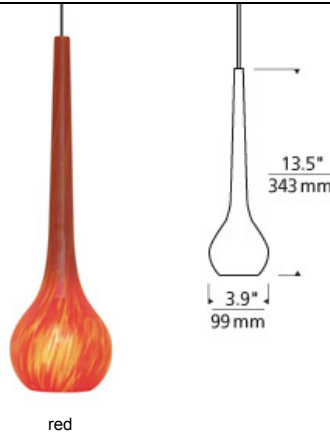

LOW-VOLTAGE PENDANTS

Savoy Pendant

DESCRIPTION

Delicately shaped glass shade, layered in vibrant colors. Includes low-voltage, 35 watt halogen bi-pin lamp or 6 watt replaceable LED module and six feet of field-cutable suspension cable.

INSTALLATION

Socket terminates with FreeJack male connector, which may be installed into a system connector. Elements ordered with a system prefix include a connector for that system.

ACCESSORIES & OPTICAL CONTROLS

Swag Hook

WEIGHT

1lb / 0.45kg ±

COLOR OPTIONS

ORDERING INFORMATION

700 SYSTEM	SAV	COLOR	FINISH	LAMP
FJ	FREEJACK	A AMBER	Z ANTIQUE BRONZE	12 VOLT HALOGEN
KL	KABLE LITE	R RED	C CHROME	-LED 12 VOLT LED 3000K
MO	MONORAIL	W WHITE	S SATIN NICKEL	-24 24 VOLT HALOGEN
MO2	TWO-CIRCUIT MONORAIL			