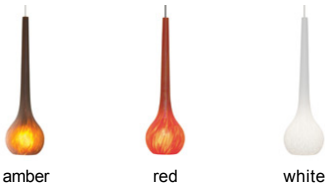

LOW-VOLTAGE PENDANTS

Savoy Pendant

DESCRIPTION

Delicately shaped glass shade, layered in vibrant colors. Includes low-voltage, 35 watt halogen bi-pin lamp or 6 watt replaceable LED module and six feet of field-cutable suspension cable.

INSTALLATION

Socket terminates with FreeJack male connector, which may be installed into a system connector. Elements ordered with a system prefix include a connector for that system.

ACCESSORIES & OPTICAL CONTROLS

Swag Hook

WEIGHT

1lb / 0.45kg ±

COLOR OPTIONS

ORDERING INFORMATION

700 SYSTEM	SAV	COLOR	FINISH	LAMP
FJ	FREEJACK	A AMBER	Z ANTIQUE BRONZE	12 VOLT HALOGEN
KL	KABLE LITE	R RED	C CHROME	-LED 12 VOLT LED 3000K
MO	MONORAIL	W WHITE	S SATIN NICKEL	-24 24 VOLT HALOGEN
MO2	TWO-CIRCUIT MONORAIL			