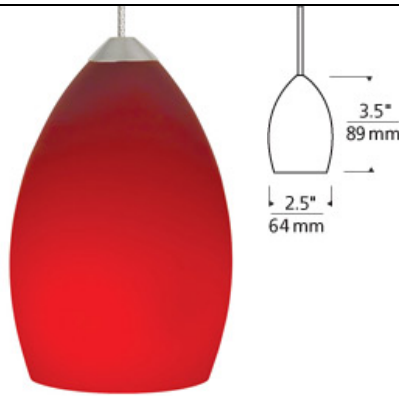

LOW-VOLTAGE PENDANTS

Raindrop Pendant

DESCRIPTION

Opaque white or colored raindrop shaped glass. Includes low-voltage, 50 watt halogen bi-pin lamp and six feet of field-cutttable suspension cable.

INSTALLATION

Socket terminates with FreeJack male connector, which may be installed into a system connector. Elements ordered with a system prefix include a connector for that system.

ACCESSORIES & OPTICAL CONTROLS

Swag Hook

WEIGHT

0.7lb / 0.32kg ±

red

COLOR OPTIONS

ORDERING INFORMATION

700 SYSTEM	RD	COLOR	FINISH	LAMP		
FJ	FREEJACK	M	AMBER	Z	ANTIQUE BRONZE	12 VOLT HALOGEN
KL	KABLE LITE	B	COBALT	C	CHROME	-24 24 VOLT HALOGEN
MO	MONORAIL	R	RED	S	SATIN NICKEL	
MO2	TWO-CIRCUIT MONORAIL	W	WHITE			

Antique Bronze is not available for Kable Lite.