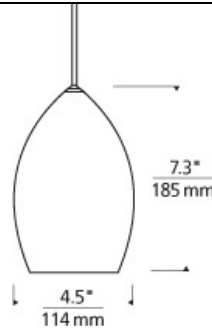

ORDERING INFORMATION

700	SYSTEM	FIRY	COLOR	FINISH	LAMP
FJ	FREEJACK		R FERRARI RED	Z ANTIQUE BRONZE	12 VOLT HALOGEN
KL	KABLE LITE		A TAHOE PINE AMBER	C CHROME	-LED 12 VOLT LED 3000K
MO	MONORAIL		W WHITE FRIT	S SATIN NICKEL	-24 24 VOLT HALOGEN
MO2	TWO-CIRCUIT MONORAIL				

Note: LED option not available on MO2 at this time.

Antique Bronze is not available for Kable Lite.

TECH LIGHTING®

7400 Linder Avenue
Skokie, Illinois 60077

T 847.410.4400
F 847.410.4500

Tech Lighting, L.L.C.

700 ____ FIRY _____

FIXTURE TYPE: _____

JOB NAME: _____

NOTES: _____

_____

_____

©2013 Tech Lighting, L.L.C. All Rights Reserved. The "Tech Lighting" graphic is a registered trademark of Tech Lighting, L.L.C. Tech Lighting reserves the right to change specifications for product improvements without notification.