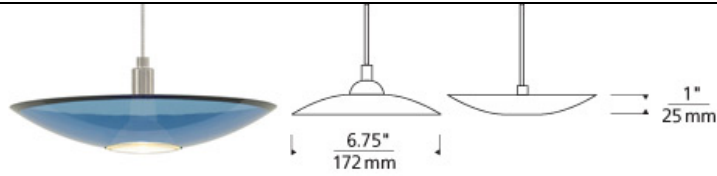

LOW-VOLTAGE PENDANTS

Diz Pendant

DESCRIPTION

Transparent slumped glass plate floats around the exposed, secured MR16. May be mounted up or down. Includes low-voltage, 50 watt MR16 flood lamp and six feet of field-cutable suspension cable.