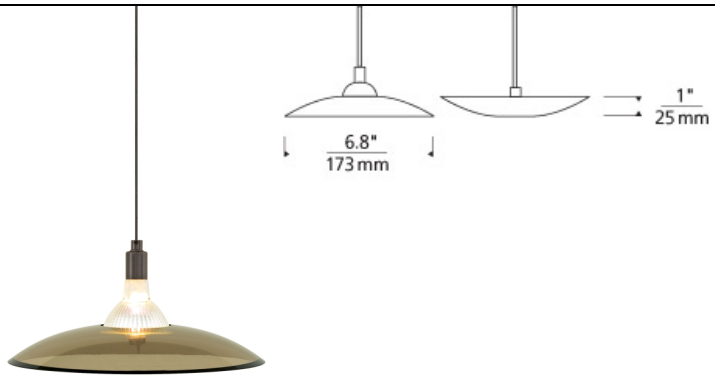

### DESCRIPTION

The Diz pendant light from Tech Lighting is best described as simply modern due to its slightly concave yet perfectly circular design. The transparent glass disk floats around the securely exposed MR16. The Diz can be mounted either up or down making it ideal for a host of consumer lighting applications such as kitchen island task lighting, bedroom lighting flanking two end tables and home office lighting. With three transparent color options and three on-trend hardware finishes the Diz is highly customizable to fit your unique space. Pair the Diz pendant with the Monorail system by Tech Lighting for greater design customization in your special space. May be mounted up or down. Rated for (1) low-voltage, 50 watt max/ Dimmable with low-voltage electronic or magnetic dimmer (based on the transformer) (Lamp Not Included). Ships with six feet of field-cutttable suspension cable.