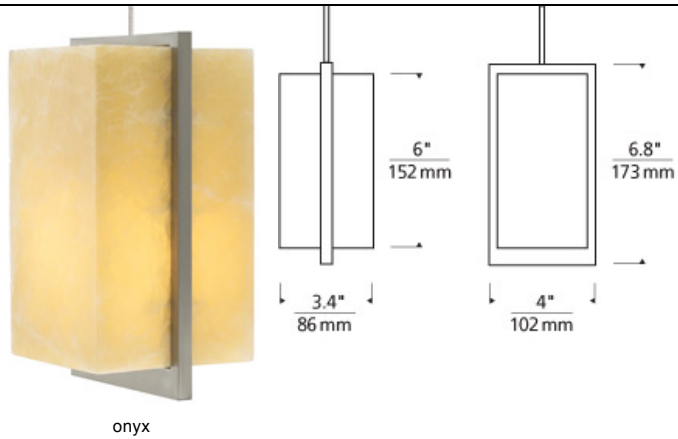

LOW-VOLTAGE PENDANTS

Coronado Pendant

DESCRIPTION

Rectangular onyx shade with metal frame. Includes low-voltage, 35 watt halogen bi-pin lamp or 6 watt replaceable LED module and six feet of field-cutttable suspension cable.

INSTALLATION

Socket terminates with FreeJack male connector, which may be installed into a system connector. Elements ordered with a system prefix include a connector for that system. ForFor Kable Lite due to weight.

ACCESSORIES & OPTICAL CONTROLS

Swag Hook

WEIGHT

3.06lb / 1.39kg ±

onyx

COLOR OPTIONS

onyx

white glass