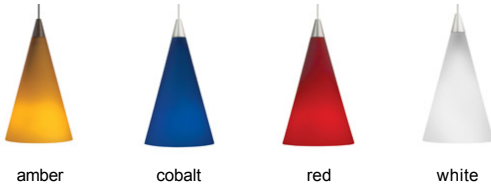

WEIGHT

1.35lb / 0.61kg ±

amber

cobalt

red

white

ORDERING INFORMATION

700	SYSTEM	CON	COLOR	FINISH	LAMP
FJ	FREEJACK		A AMBER	Z ANTIQUE BRONZE	12 VOLT HALOGEN (T20)
K	KABLE LITE		P COBALT	C CHROME	-LEDS930 12 VOLT LED 90 CRI 3000K (T20/T24)
MP	MONOPOINT		R RED	S SATIN NICKEL	-24 24 VOLT HALOGEN
MO	MONORAIL		W WHITE		
MO2	TWO-CIRCUIT MONORAIL				

Note: Note: MP includes 4" Round Flush Canopy.

Antique Bronze is not available for Kable Lite.

Chrome not offered on Monorail & Two-Circuit Monorail.

TECH LIGHTING®
7400 Linder Avenue T 847.410.4400
Skokie, Illinois 60077 F 847.410.4500
Tech Lighting, L.L.C.

700 ____ CON ____

FIXTURE TYPE: _____

JOB NAME: _____

NOTES: _____

_____

_____