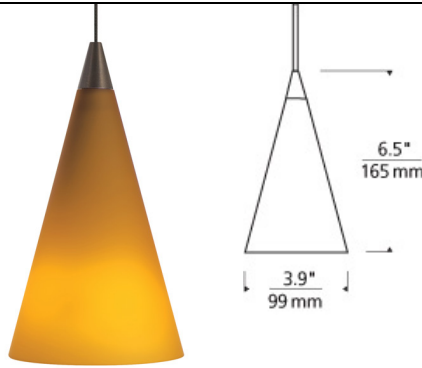

LOW - VOLTAGE PENDANTS

Cone Pendant

DESCRIPTION

The Cone pendant light by Tech Lighting is simple and modern in design yet visually striking due to its bold colors. This simplistic cone is made of case glass and features a reflective white interior, helping to distribute lighting onto surfaces below. Customize the Cone pendant by selecting from four electrifying colors. Amber, Cobalt, Red and White. With a modest size, scaling at 6.5" in length and 3.9" in diameter, the Cone is ideal for kitchen island task lighting, bedroom lighting flanking an end table or hallway lighting. The Cone Pendant ships with your choice of fully dimmable halogen or LED lamping, saving you both time and money. Pair the Cone pendant with the Monorail system by Tech Lighting for greater design customization. Includes low-voltage, 50 watt halogen bi-pin lamp or 8 watt, 300 delivered lumen, 3000K, replaceable SORAA® LED module and six feet of field-cutttable cable. Dimmable with low-voltage electronic or magnetic dimmer (based on transformer). Works with SORAA.