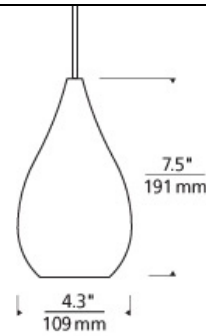

LOW-VOLTAGE PENDANTS

Brulée Pendant

DESCRIPTION

Teardrop shaped glass with caramelized exterior finish. Includes low-voltage, 50 watt halogen bi-pin lamp or 6 watt replaceable LED module and six feet of field-cutable suspension cable.

ACCESSORIES & OPTICAL CONTROLS

Swag Hook

WEIGHT

1.64lb / 0.74kg ±

COLOR OPTIONS

amber

ORDERING INFORMATION

700 SYSTEM	BRU	COLOR	FINISH	LAMP		
FJ	FREEJACK	A	AMBER	Z	ANTIQUÉ BRONZE	12 VOLT HALOGEN
KL	KABLE LITE	N	BROWN	C	CHROME	-LED 12 VOLT LED 3000K
MO	MONORAIL	Y	GRAY	S	SATIN NICKEL	-24 24 VOLT HALOGEN
MO2	TWO-CIRCUIT MONORAIL	W	WHITE			