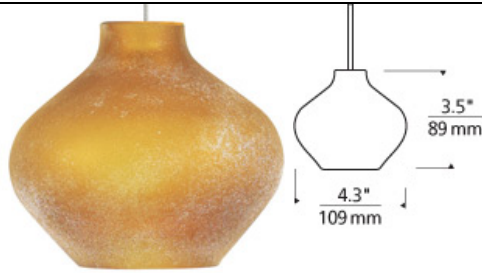

LOW-VOLTAGE PENDANTS

Scavo Pendant

DESCRIPTION

Curve shaped glass with a frosted old world charm. Includes low-voltage, 50 watt halogen bi-pin lamp or 6 watt replaceable LED module and six feet of field-cutable suspension cable.

INSTALLATION

Socket terminates with FreeJack male connector, which may be installed into a system connector. Elements ordered with a system prefix include a connector for that system.

ACCESSORIES & OPTICAL CONTROLS

Swag Hook

WEIGHT

1lb / 0.45kg ±

amber