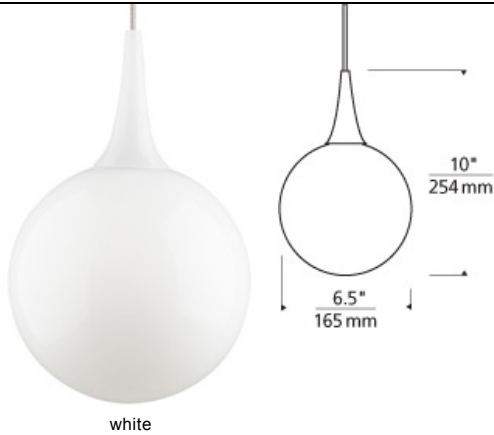

LOW-VOLTAGE PENDANTS

Pelé Pendant

DESCRIPTION

Modern glass sphere topped with glass detail. Includes low-voltage, 50 watt frosted halogen bi-pin lamp or 6 watt replaceable LED module and six feet of field-cutable suspension cable.

INSTALLATION

Socket terminates with FreeJack male connector, which may be installed into a system connector. Elements ordered with a system prefix include a connector for that system.

WEIGHT

1.19lb / 0.54kg ±

white

ORDERING INFORMATION

700 SYSTEM	PEL	COLOR	FINISH	LAMP
FJ	FREEJACK	W WHITE	Z	12 VOLT HALOGEN
KL	KABLE LITE		C	12 VOLT LED 3000K
MO	MONORAIL		S	24 VOLT HALOGEN
MO2	TWO-CIRCUIT MONORAIL			

Note: LED option not available on MO2 at this time.