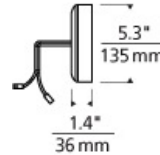

**Kable Lite Mini Surface Electronic Transformer**

**DESCRIPTION**

Truly minimalist design and the industry's smallest 300 watt surface transformer. Constructed of die-cast aluminum and can power lamps totaling up to 300 watts. The transformer is concealed inside a decorative housing and features fast acting secondary short circuit and overload protection that will safely turn the system off should a short occur. Once the short has been removed, the unit can be reset by simply flipping the wall switch off and on. Mounts to a standard 4" ceiling junction box with round plaster ring (provided by electrician).

**INSTALLATION**

This product can mount to either a 4" square electrical box with round plaster ring or an octagon electrical box (not included).

**OTHER**

12 volt transformers require the use of 12 volt lamps.

**WEIGHT**

2.76lb / 1.25kg ±

**ORDERING INFORMATION**

**700KLMRT30E** FINISH

S- SATIN NICKEL  
LED

**TECH LIGHTING®**

7400 Linder Avenue  
Skokie, Illinois 60077

T 847.410.4400  
F 847.410.4500