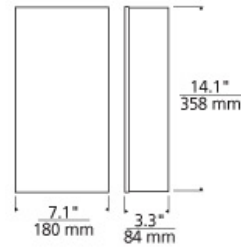

WALL COLLECTION

Lexington Wall

DESCRIPTION

Half-cylinder fabric shade with rolled edges and minimal metal base. Includes 120 volt, 60 watt or equivalent medium base BT15 halogen lamp, 2G11 base 18 watt twin tube compact fluorescent lamp (electronic ballast included) or two 10 watt, 600 lumen, 2700K LED modules. Incandescent version dimmable with standard incandescent dimmer. LED version dimmable with low-voltage electronic dimmer. ADA c ompliant.

INSTALLATION

This product can mount to either a 4" square electrical box with round plaster ring or an octagonal electrical box (not included).

WEIGHT

2.38lb / 1.08kg ±

white

COLOR OPTIONS

desert clay

white