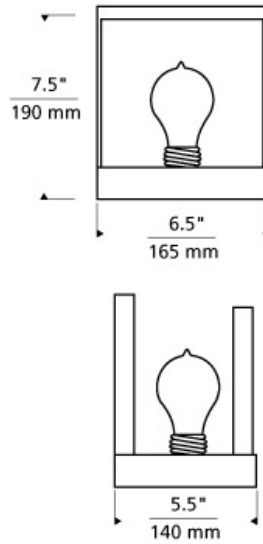

COLOR OPTIONS

ORDERING INFORMATION

700WSCR B	COLOR	FINISH	LAMP
A	AMBER	Z ANTIQUE BRONZE	INCANDESCENT
C	CLEAR	S SATIN NICKEL	INCANDESCENT 120V
K	SMOKE		

TECH LIGHTING®

7400 Linder Avenue
Skokie, Illinois 60077

T 847.410.4400
F 847.410.4500

www.techlighting.com

700WSCR B _____

FIXTURE TYPE: _____

JOB NAME: _____

NOTES: _____

_____

_____

©2012 Tech Lighting, L.L.C. All Rights Reserved. The "Tech Lighting" graphic is a registered trademark of Tech Lighting, L.L.C. Tech Lighting reserves the right to change specifications for product improvements without notification.