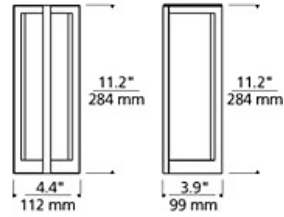

WALL COLLECTION

Coronado Wall

DESCRIPTION

Rectangular onyx shade with metal frame. Provides ambient, up- and down-light. Includes 120 volt, 100 watt R7S base, 118mm double-ended halogen lamp, 18 watt 2G11 base twin tube compact fluorescent lamp (electronic ballast included) or 10 watt 600 lumen 2700K LED module. Incandescent version dimmable with standard incandescent dimmer. LED version dimmable with a low-voltage electronic dimmer. ADA compliant.

INSTALLATION

This product can mount to either a 4" square electrical box with round plaster ring or an octagonal electrical box (not included).

WEIGHT

4.31lb / 1.95kg ±

honey onyx

COLOR OPTIONS

honey onyx

white glass