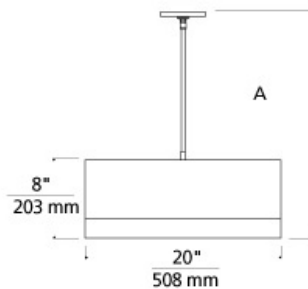

CEILING COLLECTION

Topo Suspension

DESCRIPTION

This modern drum shade is elevated to a richer, warmer dimension with a sophisticated combination of fabric and wood. The bands of wood trim are spline-joined around the circumference of the shade – a delicate feat of quality craftsmanship. The rigid stem is available in antique bronze, polished nickel or satin nickel and completes the look. Includes four 120 volt, 75 watt or equivalent medium base A19 lamps or four 26 watt GX24Q-3 base triple tube compact fluorescent lamps (electronic ballast included). May also be lamped with GX24Q-3 base 32 watt triple tube compact fluorescent lamps (not included). Incandescent version dimmable with standard incandescent dimmer.

white

Length (A)

24" / 610 mm / 36" / 915 mm / 48" / 1220 mm

INSTALLATION

This product can mount to either a 4" square electrical box with round plaster ring or an octagonal electrical box (not included).

COLOR OPTIONS

heather gray

white

ORDERING INFORMATION

700TPO	LENGTH	COLOR	Trim Color	FINISH	LAMP
	24 24"	Y HEATHER GRAY	M MAPLE	Z ANTIQUE BRONZE	INCANDESCENT 120V
	36 36"	W WHITE	W WALNUT	N POLISHED NICKEL	-CF COMPACT FLUORESCENT 120V
	48 48"			S SATIN NICKEL	-CF277 COMPACT FLUORESCENT 277V