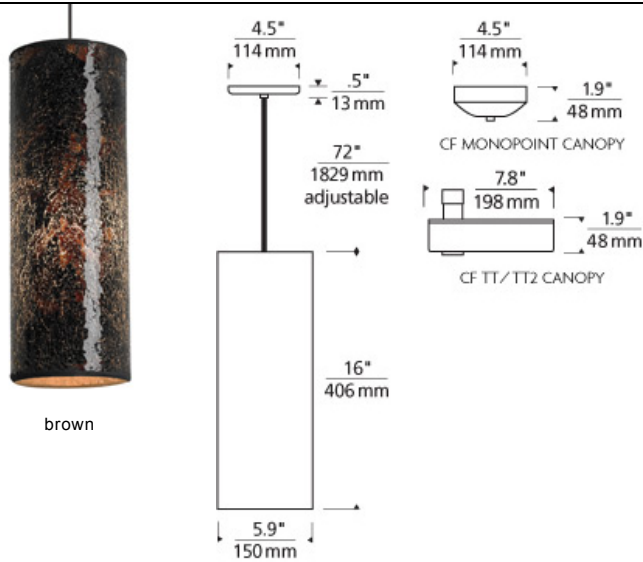

LINE-VOLTAGE PENDANTS/SUSPENSION

Veil Grande Pendant

DESCRIPTION

A large, cylindrical shade with crushed glass texture accented with an inner layer of gold or silver. Black, satin nickel, and white finish options highlighted with antique bronze detail and brown cable. Includes 120 volt, 75 watt or equivalent medium base A19 lamp or 26 watt GX24Q-3 base triple tube compact fluorescent lamp (electronic ballast included). May also be lamped with GX24Q-3 base 32 watt triple tube compact fluorescent lamp (not included). Fixture is provided with six feet of field-cutable cable. Incandescent version dimmable with standard incandescent dimmer.

INSTALLATION

This product can mount to either a 4" square electrical box with round plaster ring or an octagon electrical box.

ACCESSORIES & OPTICAL CONTROLS

Line-voltage Swag Hook

brown

COLOR OPTIONS

brown

latte

white

ORDERING INFORMATION

700 SYSTEM VEIGP

	COLOR	FINISH	LAMP
TD LINE-VOLTAGE PENDANTS/SUSPENSION	N BROWN L LATTE W WHITE	Z ANTIQUE BRONZE B BLACK S SATIN NICKEL W WHITE	INCANDESCENT 120V -CF COMPACT FLUORESCENT 120V -CF277 COMPACT FLUORESCENT 277V