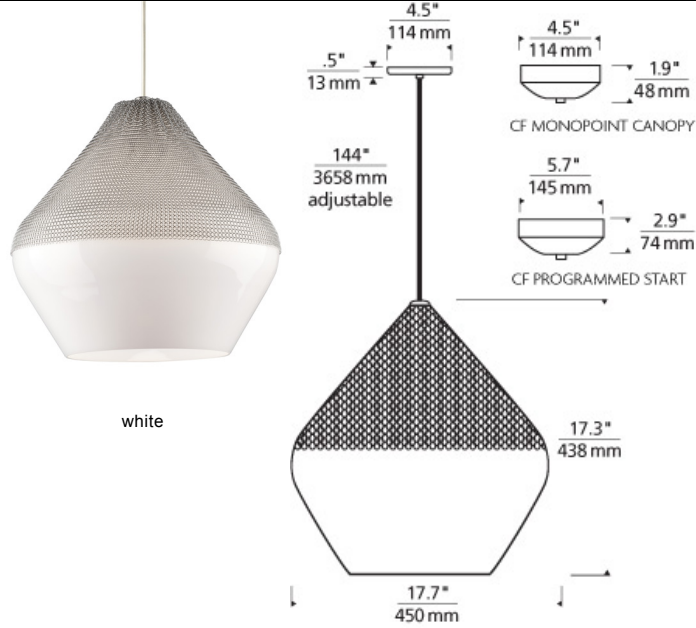

LINE - VOLTAGE PENDANTS / SUSPENSION

Meeka Pendant

DESCRIPTION

The Meeka pendant by Tech Lighting is truly a statement piece with its unique combination of materials, large-scale and internationally-inspired blown glass shade. The Meeka pendant adds just the right amount of texture and visual interest drawing the eye up to the Paris derived chain maille from Le Labo®. Three classic finishes are available to customize the Meeka pendant along with your choice of either incandescent or LED lamping. both lamping options are fully dimmable to create the desired ambiance. This large-scaled pendant is ideal for dining room lighting, kitchen island task lighting and home office lighting applications. Black, satin nickel, and white finish options highlighted with satin detail and clear cable. Includes 120 volt, 75 watt or equivalent medium base A19 lamp or 32 watt GX24Q-3 base triple tube compact fluorescent lamp (electronic ballast included). Fixture is provided with twelve feet of field-cutable cable. Incandescent version dimmable with standard incandescent dimmer.

INSTALLATION

This product can mount to either a 4" square electrical box with round plaster ring or an octagon electrical box.

white

white

ORDERING INFORMATION

700 SYSTEM	SHAPE OR SIZE	COLOR	FINISH	LAMP
TD LINE-VOLTAGE PENDANTS/SUSPENSION	23 23" LARGE	W WHITE	R AGED BRASS B BLACK S SATIN NICKEL W WHITE	INCANDESCENT 120V -LED927 A19 LED 90 CRI 2700K 120V