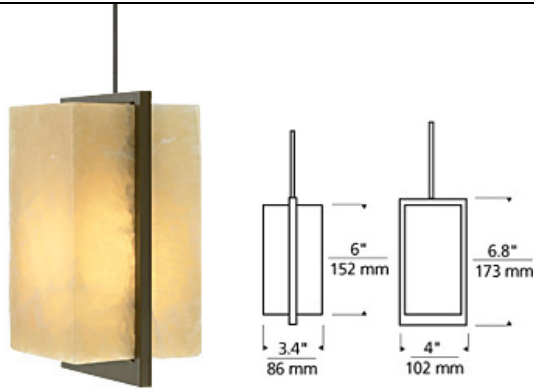

LOW-VOLTAGE PENDANTS

Coronado Pendant

DESCRIPTION

Rectangular onyx shade with metal frame. Includes low-voltage, 35 watt halogen bi-pin lamp or 6 watt replaceable LED module and six feet of field-cutttable suspension cable.

INSTALLATION

Socket terminates with FreeJack male connector, which may be installed into a system connector. Elements ordered with a system prefix include a connector for that system. ForFor Kable Lite due to weight.

ACCESSORIES & OPTICAL CONTROLS

Swag Hook

WEIGHT

3.06lb / 1.39kg ±

onyx

COLOR OPTIONS

onyx

white glass