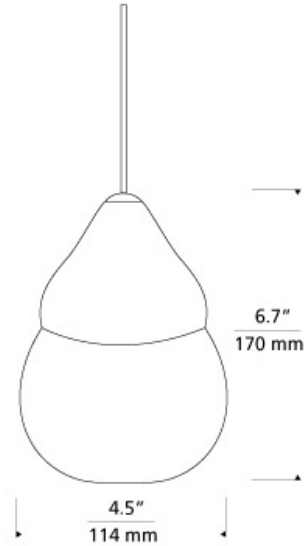

COLOR OPTIONS

ORDERING INFORMATION

700 SYSTEM	CPS	COLOR	FINISH	LAMP		
FJ	FREEJACK (MONO POINT)	K	SMOKE	Z	ANTIQUE BRONZE	12 VOLT HALOGEN
MO	MONORAIL	U	STEEL BLUE	S	SATIN NICKEL	24 VOLT HALOGEN
MO2	TWO-CIRCUIT MONORAIL			-24		

Antique Bronze is not available for Kable Lite.

TECH LIGHTING®
7400 Linder Avenue   T 847.410.4400
Skokie, Illinois 60077   F 847.410.4500
www.techlighting.com

700 ____ CPS ____ _ _ _ _

FIXTURE TYPE: _____

JOB NAME: _____

NOTES: _____
_____
_____