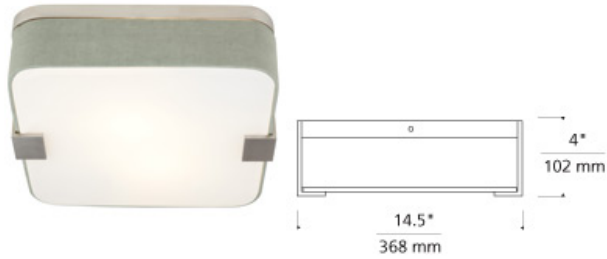

CEILING COLLECTION

Province Ceiling

DESCRIPTION

Square flush mount with a tailored fabric shade. Two die-cast metal arms add a nice contrast. A glass diffuser provides a glare free wash of light. Includes two 60 watt or equivalent BT15 medium base lamps or two 26 watt G24Q-3 base quad compact fluorescent lamps (electronic ballast included). Incandescent version dimmable with standard incandescent dimmer.

INSTALLATION

This product can mount to either a 4" square electrical box with round plaster ring or an octagonal electrical box (not included).

khaki green fabric

COLOR OPTIONS

black fabric ivory fabric khaki green fabric metal white fabric