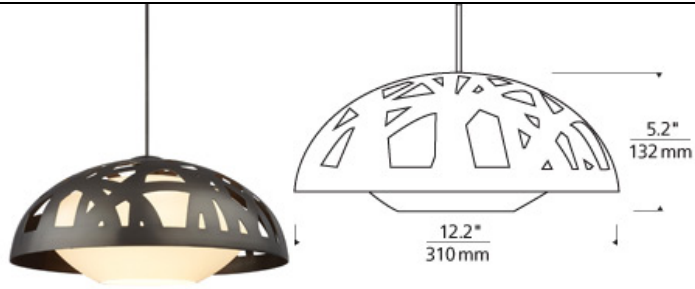

LOW-VOLTAGE PENDANTS

Ventana Pendant

DESCRIPTION

Graceful metal dome with intricate, asymmetric cutouts. The elliptical inner white case glass softens the light shining through this dramatic piece. Includes low-voltage, 50 watt halogen bi-pin lamp or 6 watt replaceable LED module and six feet of field-cutttable suspension cable.

INSTALLATION

Socket terminates with FreeJack male connector, which may be installed into a system connector. Elements ordered with a system prefix include a connector for that system.

ACCESSORIES & OPTICAL CONTROLS

Swag Hook

WEIGHT

3.26lb / 1.48kg ±