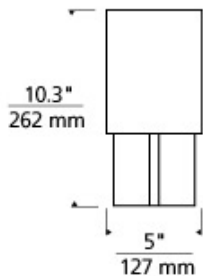

TECH LIGHTING®

7400 Linder Avenue
Skokie, Illinois 60077

T 847.410.4400
F 847.410.4500

www.techlighting.com

700WSSBL _____

FIXTURE TYPE: _____

JOB NAME: _____

NOTES: _____

_____

_____

©2011 Tech Lighting, L.L.C. All Rights Reserved. The "Tech Lighting" graphic is a registered trademark of Tech Lighting, L.L.C. Tech Lighting reserves the right to change specifications for product improvements without notification.