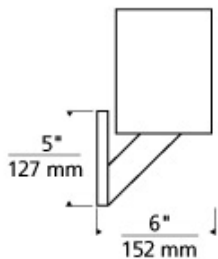

TECH LIGHTING®

7400 Linder Avenue
Skokie, Illinois 60077

T 847.410.4400
F 847.410.4500

www.techlighting.com

700WSSBL _____

FIXTURE TYPE: _____

JOB NAME: _____

NOTES: _____

_____

_____

©2011 Tech Lighting, L.L.C. All Rights Reserved. The "Tech Lighting" graphic is a registered trademark of Tech Lighting, L.L.C. Tech Lighting reserves the right to change specifications for product improvements without notification.