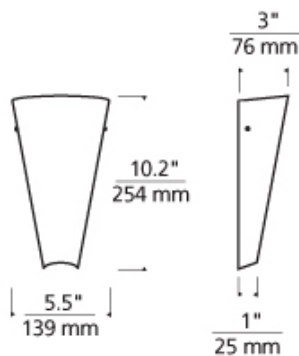

TECH LIGHTING®

7400 Linder Avenue
Skokie, Illinois 60077

T 847.410.4400
F 847.410.4500

www.techlighting.com

700WSLRKS _____

FIXTURE TYPE: _____

JOB NAME: _____

NOTES: _____

_____

_____