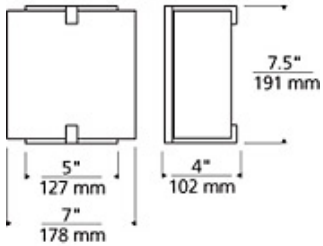

W A L L C O L L E C T I O N

Essex Wall

DESCRIPTION

Glass or fabric shade options with minimal metal detail. Provides ambient, up- and down-light. Includes 120 volt, 60 watt G9 base halogen lamp, 120 volt 18 watt GU24 base self-ballasted compact fluorescent lamp or 10 watt, 600 lumen, 2700K LED module. Incandescent version dimmable with standard incandescent dimmer. LED version dimmable with low-voltage electronic dimmer. ADA compliant.

INSTALLATION

This product can mount to either a 4" square electrical box with round plaster ring or an octagonal electrical box (not included). For wall mount use only.

DIMMING

Incandescent version dimmable with a standard incandescent dimmer (not included).

WEIGHT

2.54lb / 1.15kg

ORDERING INFORMATION

700WSESX	COLOR	FINISH	LAMP
GA	BEACH AMBER	Z ANTIQUE BRONZE	INCANDESCENT
PB	BROWN SHELL	C CHROME	INCANDESCENT
FC	DESERT CLAY	S SATIN NICKEL	120V
IBA	IVORY/BROWN/AMBER		-CF COMPACT FLUORESCENT
PN	NATURAL SHELL		-CF COMPACT FLUORESCENT
GS	SAND		120V
GW	SURF WHITE		-LED LED 2700K
FW	WHITE		
PW	WHITE SHELL		

7400 Linder Avenue T 847.410.4400
Skokie, Illinois 60077 F 847.410.4500

www.techlighting.com

700WSESX _____

FIXTURE TYPE: _____

JOB NAME: _____

NOTES: _____

_____

_____

©2011 Tech Lighting, L.L.C. All Rights Reserved. The "Tech Lighting" graphic is a registered trademark of Tech Lighting, L.L.C. Tech Lighting reserves the right to change specifications for product improvements without notification.