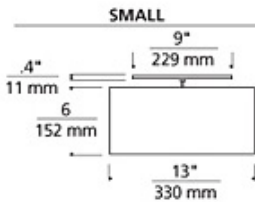

WEIGHT

5.3-7.4lb / 2.4-3.36kg

ORDERING INFORMATION

700TDMULFM	SHAPE OR SIZE	COLOR	FINISH	LAMP
L	LARGE	C DESERT CLAY	S SATIN NICKEL	INCANDESCENT 120V
S	SMALL	W WHITE		-CF COMPACT FLUORESCENT 120V

TECH LIGHTING®