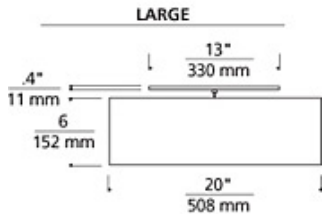

INSTALLATION

This product can mount to either a 4" square electrical box with round plaster ring or an octagonal electrical box (not included).

DIMMING

Incandescent version dimmable with a standard incandescent dimmer (not included).

WEIGHT

5.3-7.4lb / 2.4-3.36kg

ORDERING INFORMATION

700TDMULFM	SHAPE OR SIZE	COLOR	FINISH	LAMP
L	LARGE	C DESERT CLAY	S SATIN NICKEL	INCANDESCENT 120V
S	SMALL	W WHITE		-CF COMPACT FLUORESCENT 120V

TECH LIGHTING®