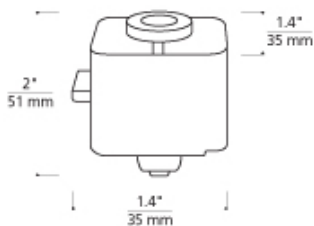

TECH LIGHTING®

7400 Linder Avenue   T 847.410.4400
Skokie, Illinois 60077   F 847.410.4500

www.techlighting.com

700TD _____

FIXTURE TYPE: _____

JOB NAME: _____

NOTES: _____

_____

_____

©2011 Tech Lighting, L.L.C. All Rights Reserved. The "Tech Lighting" graphic is a registered trademark of Tech Lighting, L.L.C. Tech Lighting reserves the right to change specifications for product improvements without notification.